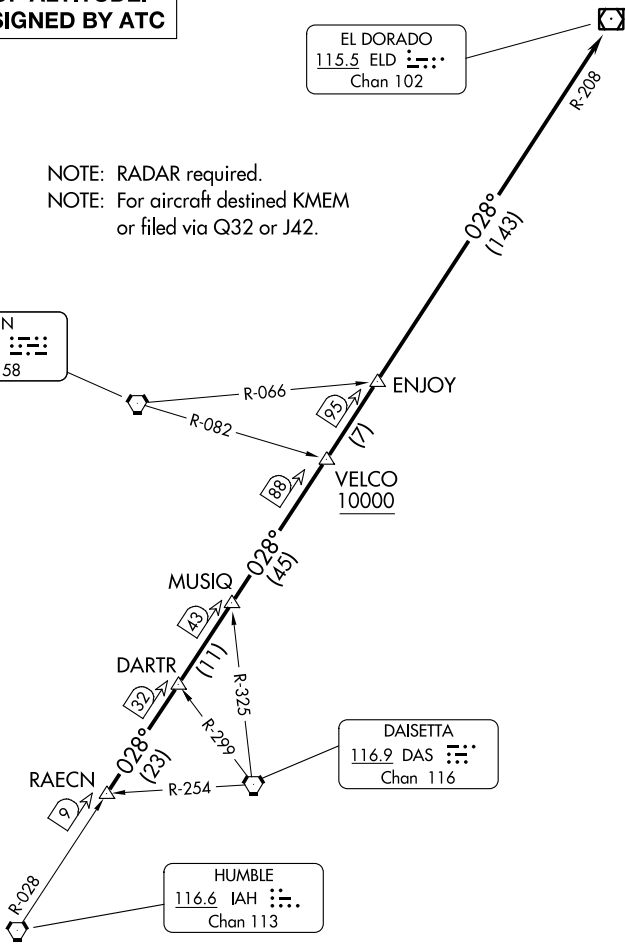

EL DORADO ONE DEPARTURE

ATIS ★
 118.125
 CLNC DEL
 121.4
 CLNC DEL
 119.25 (when twr closed)
 GND CON
 121.4
 SUGAR LAND TOWER ★
 118.65 (CTAF)
 HOUSTON DEP CON
 123.8 257.7

**TOP ALTITUDE:
ASSIGNED BY ATC**

EL DORADO
 115.5 ELD :--:--:
 Chan 102

NOTE: RADAR required.
 NOTE: For aircraft destined KMEM
 or filed via Q32 or J42.

LUFKIN
 112.1 LFK :--:--:
 Chan 58

DAISSETA
 116.9 DAS :--:--:
 Chan 116

HUMBLE
 116.6 IAH :--:--:
 Chan 113

TAKEOFF MINIMUMS
 Rwy 17, 35: Standard.

SC-5, 28 NOV 2024 to 26 DEC 2024

SC-5, 28 NOV 2024 to 26 DEC 2024

NOTE: Chart not to scale.

(CONTINUED ON FOLLOWING PAGE)