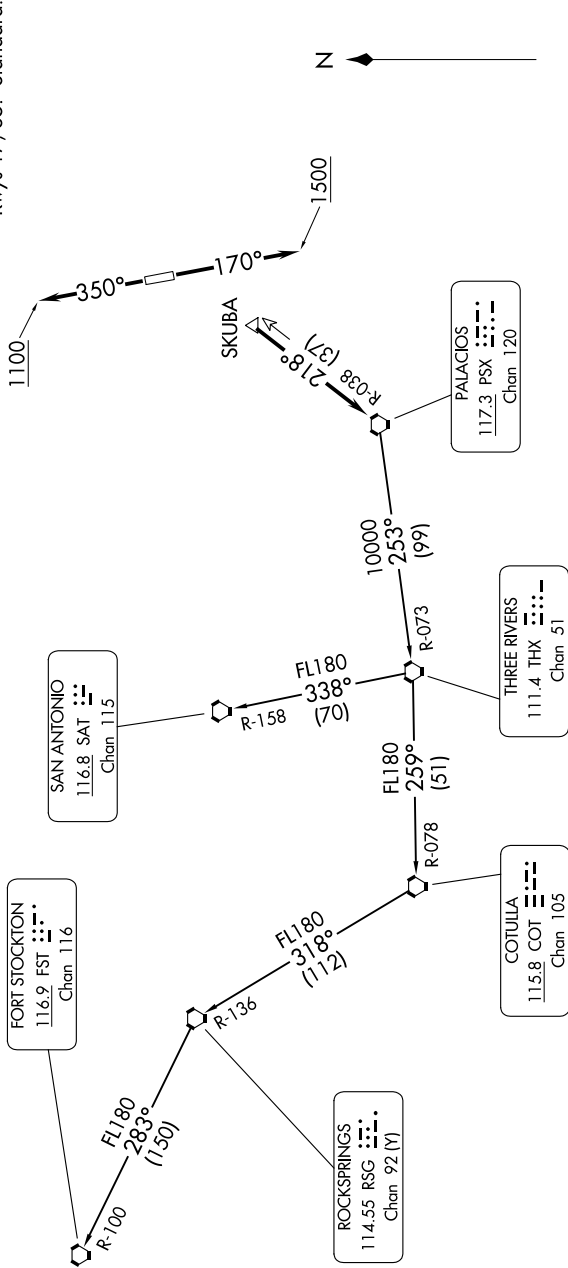

PALACIOS THREE DEPARTURE

**TOP ALTITUDE:
ASSIGNED BY ATC**

RADAR and DME required.

TAKEOFF MINIMUMS
Rwys 17, 35: Standard.

- ATIS ★ 118.125
- CLNC DEL 121.4
- CLNC DEL 121.4
- CLNC DEL 119.25 (when hvr closed)
- GND CON 121.4
- SUGAR LAND TOWER ★ 118.65 (CTAF)
- HOUSTON DEP CON 123.8 257.7

(CONTINUED ON FOLLOWING PAGE)

NOTE: Chart not to scale.

PALACIOS THREE DEPARTURE