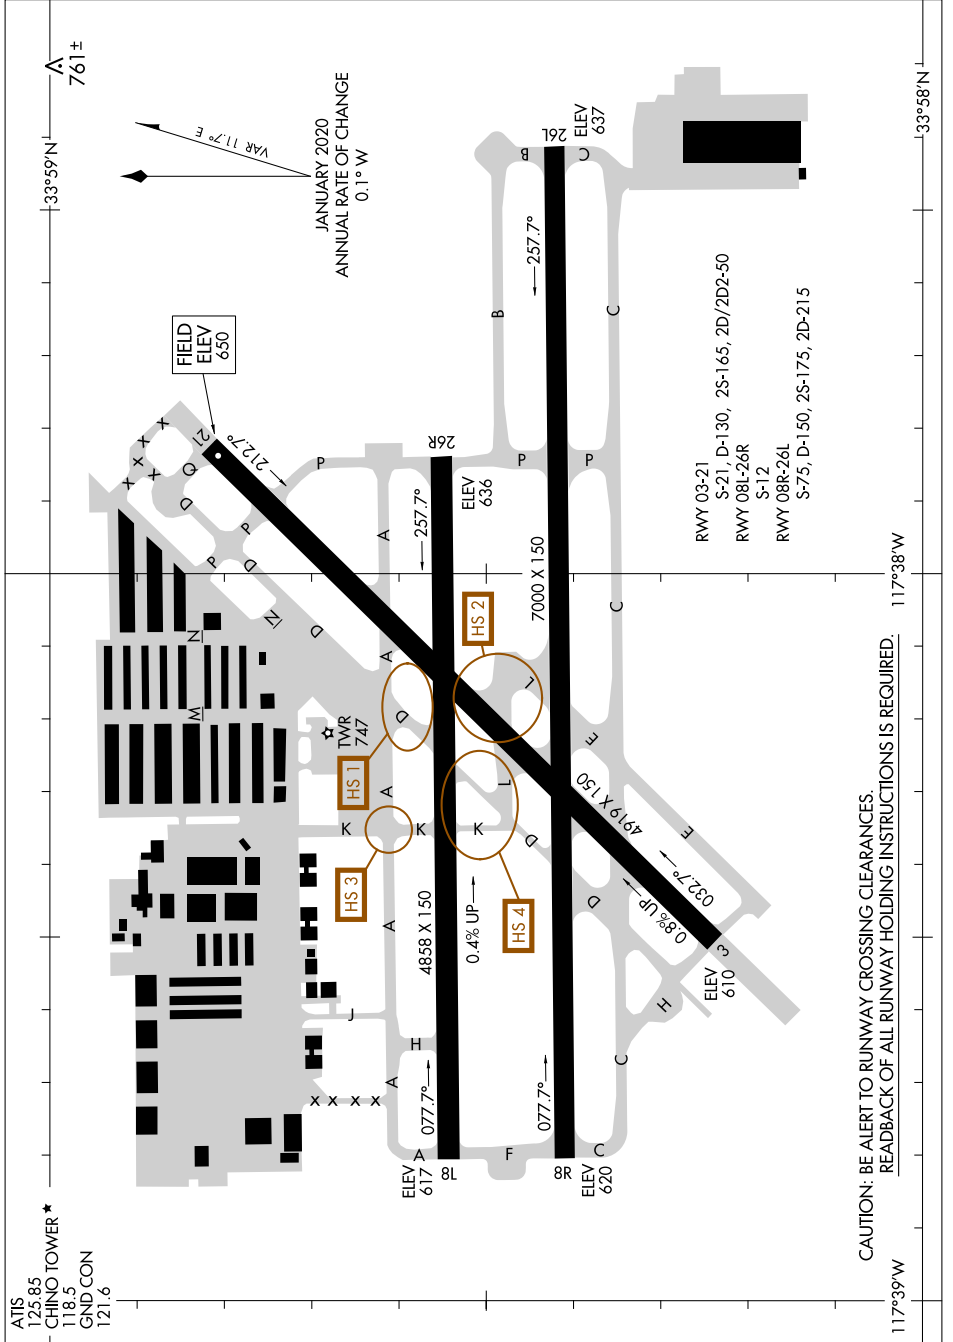

AIRPORT DIAGRAM

AL-5599 (FAA)

CHINO (CNO)
CHINO, CALIFORNIA

SW-3, 28 NOV 2024 to 26 DEC 2024

CAUTION: BE ALERT TO RUNWAY CROSSING CLEARANCES.
READBACK OF ALL RUNWAY HOLDING INSTRUCTIONS IS REQUIRED.

SW-3, 28 NOV 2024 to 26 DEC 2024

AIRPORT DIAGRAM

CHINO, CALIFORNIA
CHINO (CNO)