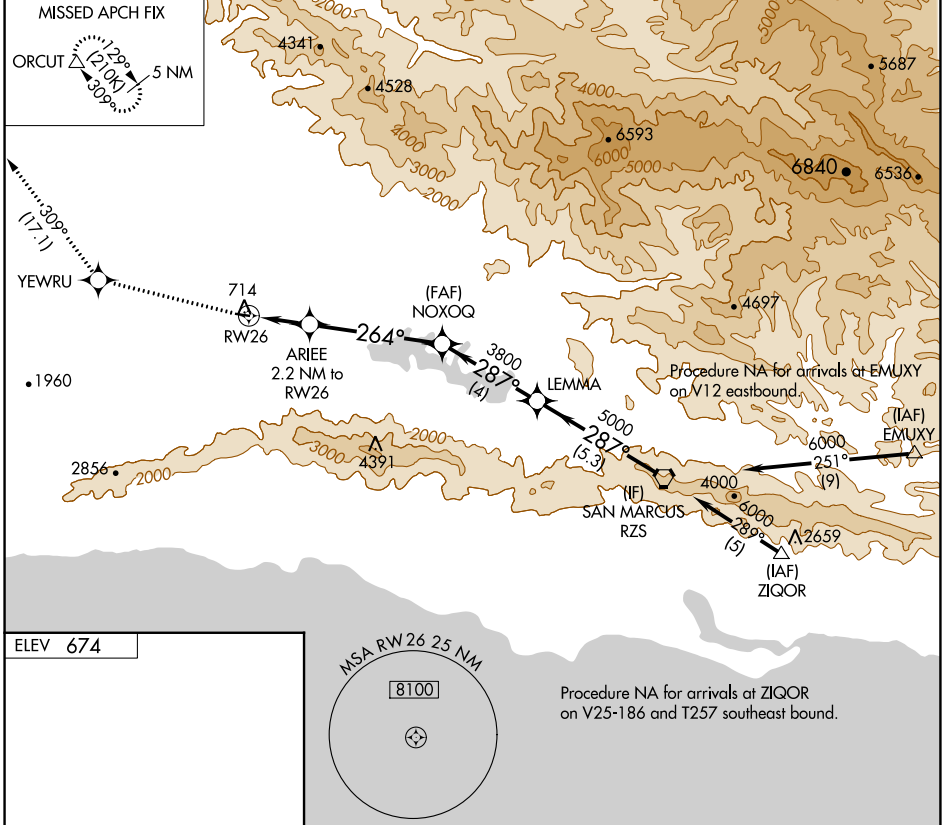

APP CRS 264°	Rwy Idg TDZE Apt Elev 674	N/A N/A 674
------------------------	---	--------------------------

RNAV (GPS)-A

SANTA YNEZ/KUNKLE FLD (IZA)

RNP APCH-GPS.	MISSED APPROACH: Climb to 5000 direct YEWRU and track 309° to ORCUT and hold.
Circling Rwy 8 NA at night.	

AWOS-3PT 118.075	SANTA BARBARA APP CON* 124.15 327.8	UNICOM 122.8 (CTAF) 0
----------------------------	---	---------------------------------

ELEV 674

REIL Rwy 8 and 26 0
MIRL Rwy 8-26 0

5000	YEWRU	tr 309°	ORCUT	RZS VORTAC
CATEGORY	A	B	C	D
CIRCLING	1380-1	706 (800-1)	NA	

SW-3, 28 NOV 2024 to 26 DEC 2024

SW-3, 28 NOV 2024 to 26 DEC 2024