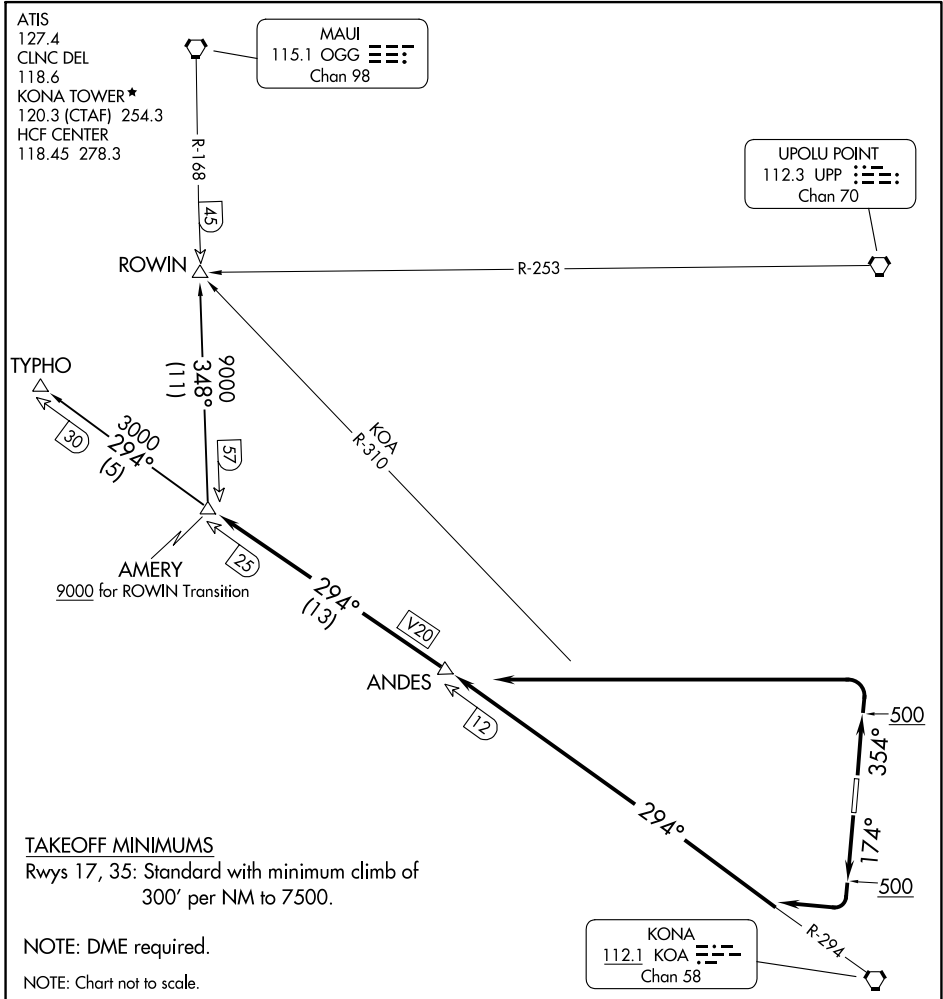

(AMERY4.AMERY) 24025

ELLISON ONIZUKA KONA INTL AT KEAHOLE (KOA) (PHKO)

AMERY FOUR DEPARTURE

AL-5761 (FAA)

KAILUA-KONA, HAWAII

PAC, 31 OCT 2024 to 26 DEC 2024

PAC, 31 OCT 2024 to 26 DEC 2024

DEPARTURE ROUTE DESCRIPTION

TAKEOFF RUNWAY 17: Climb heading 174° to 500, then climbing right turn to intercept KOA R-294 to AMERY INT, Thence. . . .

TAKEOFF RUNWAY 35: Climb heading 354° to 500, then climbing left turn to intercept KOA R-294 to AMERY INT, Thence. . . .

. . . .via transition.

ROWIN TRANSITION (AMERY4.ROWIN): From AMERY INT on OGG R-168 to ROWIN INT.

TYPHO TRANSITION (AMERY4.TYPHO): From AMERY INT on KOA R-294 to TYPHO INT.

AMERY FOUR DEPARTURE

KAILUA-KONA, HAWAII