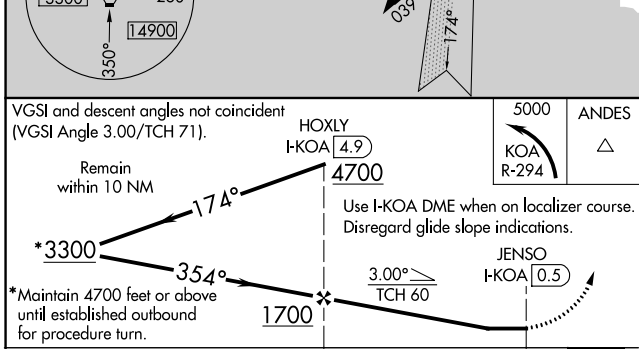

LOC/DME I-KOA 109.7 Chan 34	APP CRS 354°	Rwy Idg 11000 TDZE 37 Apt Elev 47
--	------------------------	--

LOC BC RWY 35

ELLISON ONIZUKA KONA INTL AT KEAHOLE (KOA) (PHKO)

⚠ Circling NA east of Rwy 17-35.
⚠ MISSED APPROACH: Climbing left turn to 5000 on KOA VORTAC R-294 to ANDES/KOA VORTAC 11.7 DME and hold, continue climb-in-hold to 5000.

ELEV 47	D	TDZE 37
---------	----------	---------

CATEGORY	A	B	C	D
S-35	460-1	423 (500-1)	460-1½ 423 (500-1½)	460-1½ 423 (500-1½)
C CIRCLING	520-1	473 (500-1)	520-1½ 473 (500-1½)	600-2 553 (600-2)

PAC, 31 OCT 2024 to 26 DEC 2024