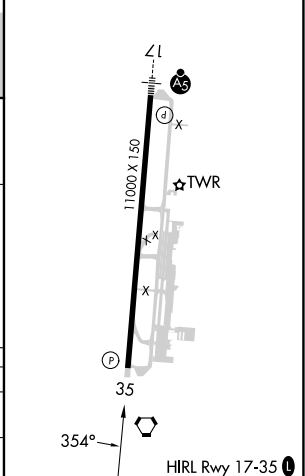

CATEGORY	A	B	C	D
S-35	460-1	423 (500-1)	460-1½ 423 (500-1½)	460-1½ 423 (500-1½)
C CIRCLING	520-1	473 (500-1)	520-1½ 473 (500-1½)	600-2 553 (600-2)

PAC, 31 OCT 2024 to 26 DEC 2024

PAC, 31 OCT 2024 to 26 DEC 2024