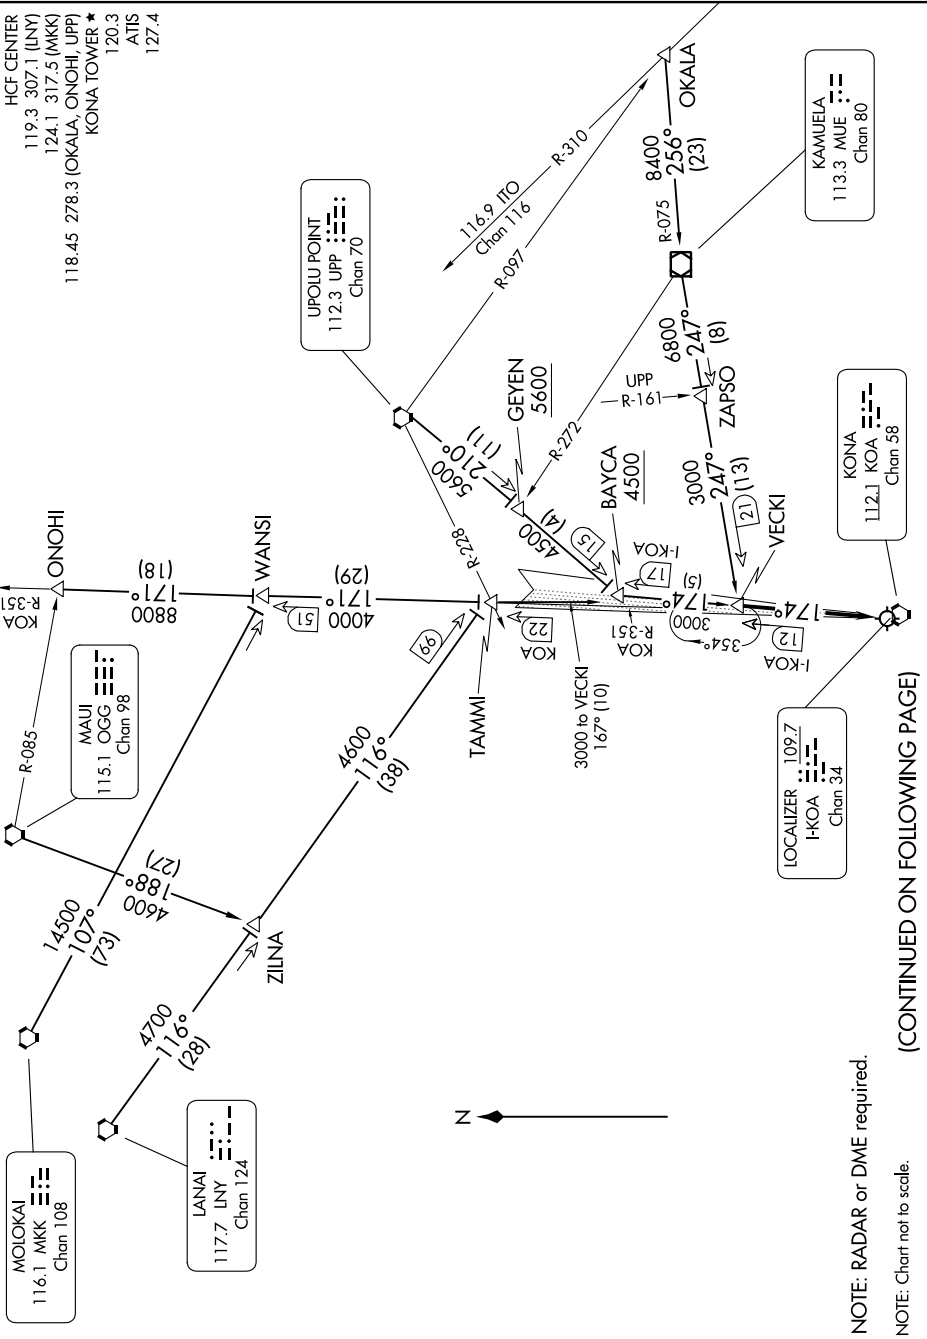

VECKI NINE ARRIVAL

PAC, 31 OCT 2024 to 26 DEC 2024

HCF CENTER
 119.3 307.1 (UNY)
 124.1 317.5 (MKK)
 118.45 278.3 (OKALA, ONOHI, UPP)
 KONA TOWER ★
 120.3
 ATIS
 127.4

(CONTINUED ON FOLLOWING PAGE)

NOTE: RADAR or DME required.
 NOTE: Chart not to scale.

PAC, 31 OCT 2024 to 26 DEC 2024