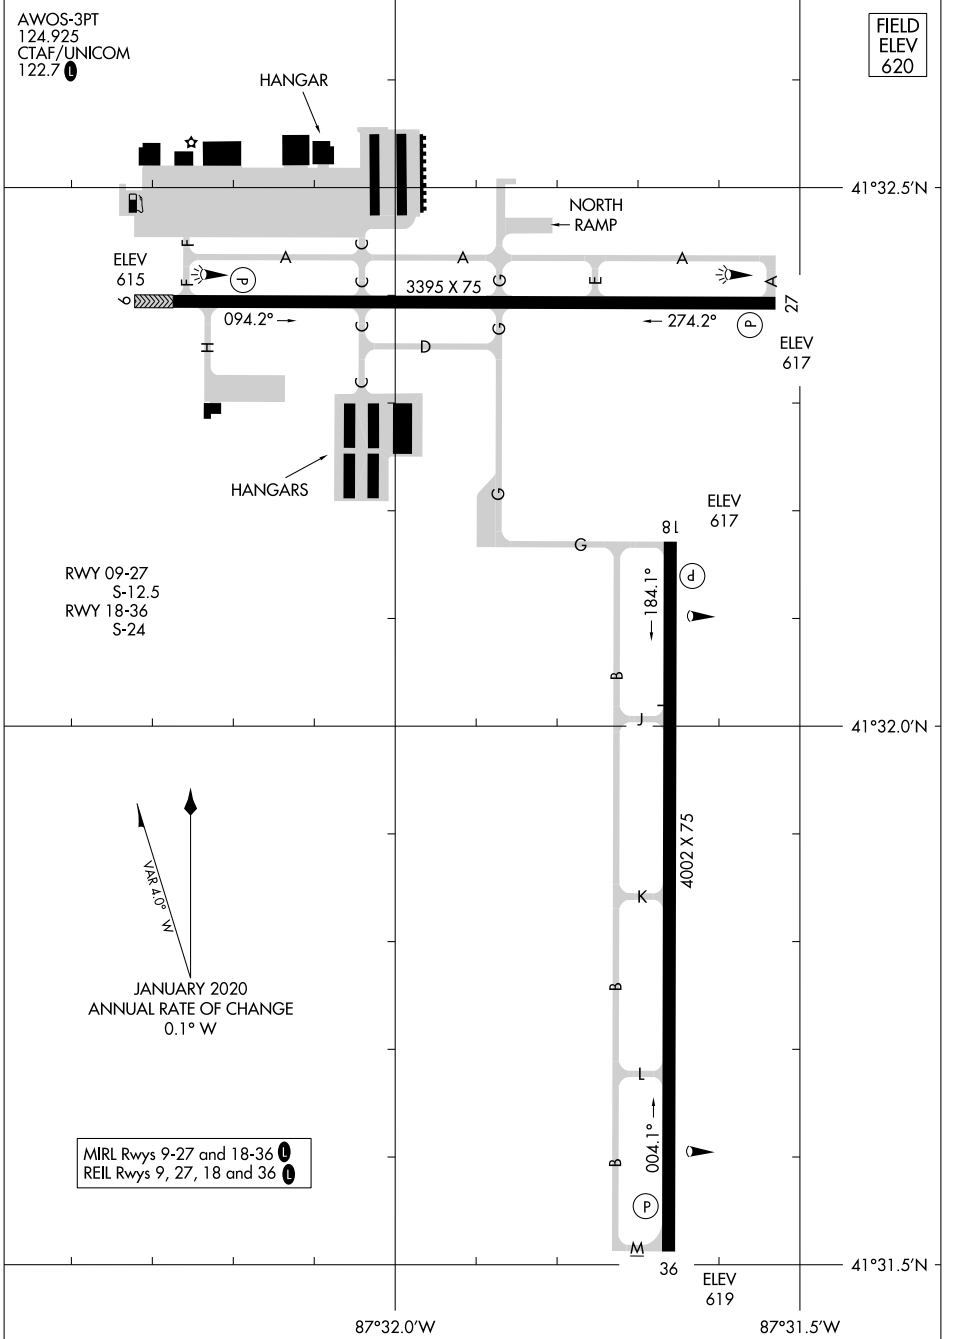

24305

AIRPORT DIAGRAM

AL-5826 (FAA)

LANSING MUNI (IGQ)
CHICAGO, ILLINOIS

EC-3, 28 NOV 2024 to 26 DEC 2024

EC-3, 28 NOV 2024 to 26 DEC 2024

AIRPORT DIAGRAM

24305