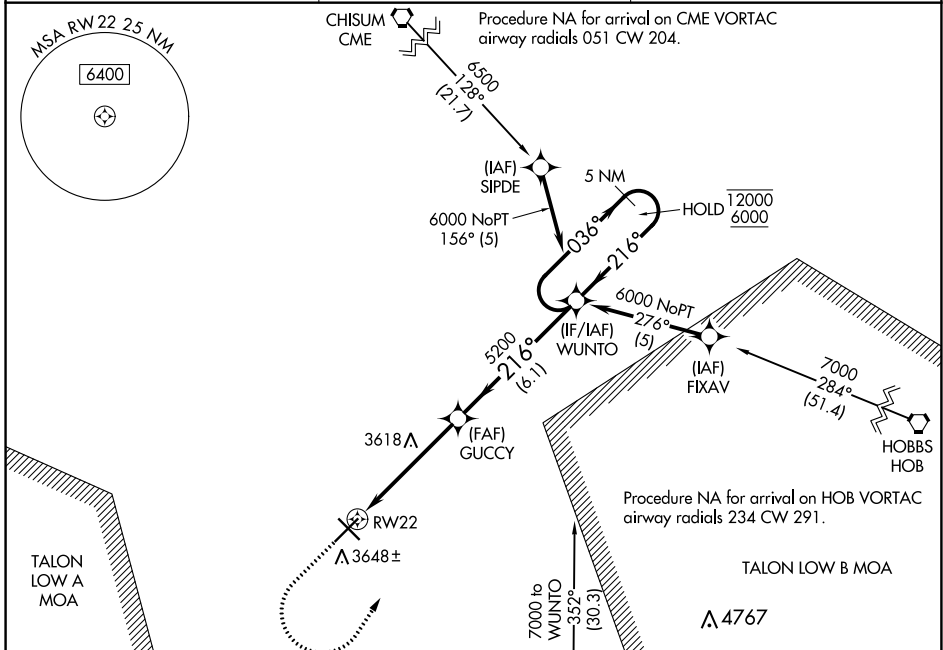

WAAS CH 87035 W22A	APP CRS 216°	Rwy Idg TDZE Apt Elev	6800 3522 3545
--	------------------------	-----------------------------	---

RNAV (GPS) RWY 22

ARTESIA MUNI (ATS)

RNP APCH - GPS.	MISSED APPROACH: Climb to 4600 then climbing left turn to 6000 direct WUNTO and hold.
<p>⚠ For uncompensated Baro-VNAV systems, procedure NA below -22°C or above 54°C.</p>	

AWOS-3 126.725	ROSWELL APP CON * 119.6 239.0	UNICOM 123.075 (CTAF) 📻
--------------------------	---	--

ELEV 3545	TDZE 3522
-----------	-----------

CATEGORY	A	B	C	D
LPV DA		3772-1	250 (300-1)	
LNAV/VNAV DA		3772-1	250 (300-1)	
LNAV MDA	3920-1	398 (400-1)	3920-1½	398 (400-1½)
C CIRCLING	3980-1 435 (500-1)	4000-1 455 (500-1)	4040-1½ 495 (500-1½)	4240-2¼ 695 (700-2¼)

SW-1, 28 NOV 2024 to 26 DEC 2024

SW-1, 28 NOV 2024 to 26 DEC 2024