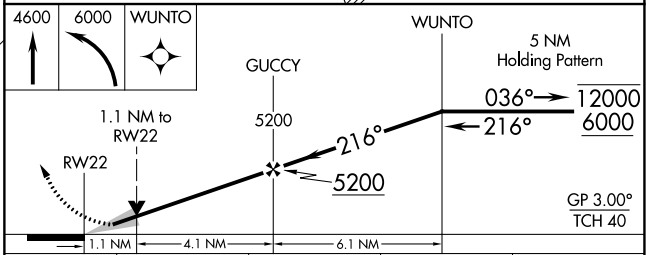

WAAS CH 87035 W22A	APP CRS 216°	Rwy Idg TDZE Apt Elev	6800 3522 3545
--	------------------------	-----------------------------	---

RNAV (GPS) RWY 22

ARTESIA MUNI (ATS)

RNP APCH - GPS.	MISSED APPROACH: Climb to 4600 then climbing left turn to 6000 direct WUNTO and hold.
<p>⚠ For uncompensated Baro-VNAV systems, procedure NA below -22°C or above 54°C.</p>	

AWOS-3 126.725	ROSWELL APP CON * 119.6 239.0	UNICOM 123.075 (CTAF) 📻
--------------------------	---	--

ELEV 3545	TDZE 3522
-----------	-----------

CATEGORY	A	B	C	D
LPV DA		3772-1	250 (300-1)	
LNAV/VNAV DA		3772-1	250 (300-1)	
LNAV MDA	3920-1	398 (400-1)	3920-1½	398 (400-1½)
C CIRCLING	3980-1 435 (500-1)	4000-1 455 (500-1)	4040-1½ 495 (500-1½)	4240-2¼ 695 (700-2¼)