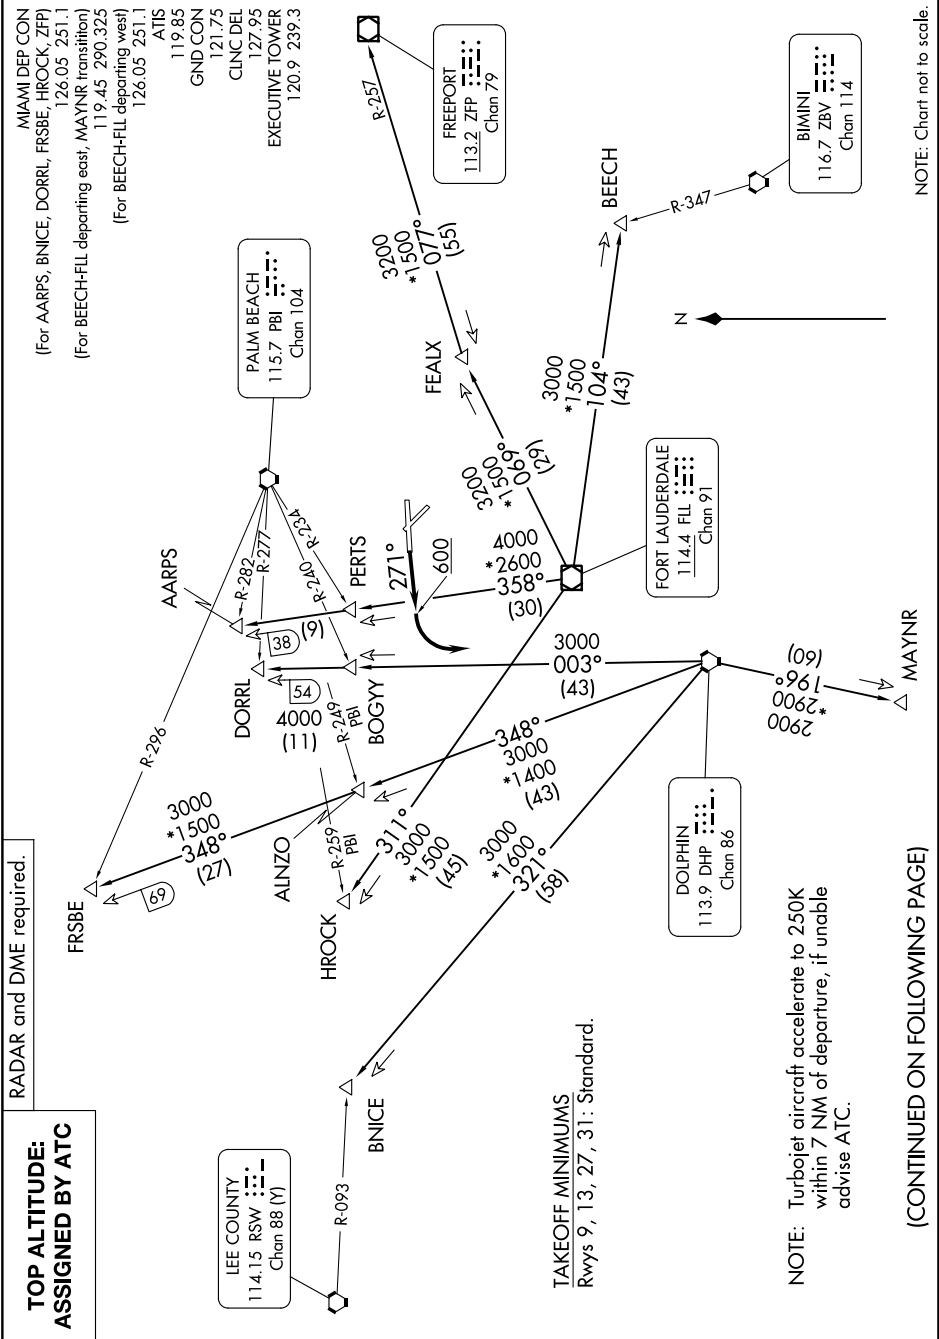

FORT LAUDERDALE ONE DEPARTURE

SE-3, 28 NOV 2024 to 26 DEC 2024

FORT LAUDERDALE ONE DEPARTURE

SE-3, 28 NOV 2024 to 26 DEC 2024