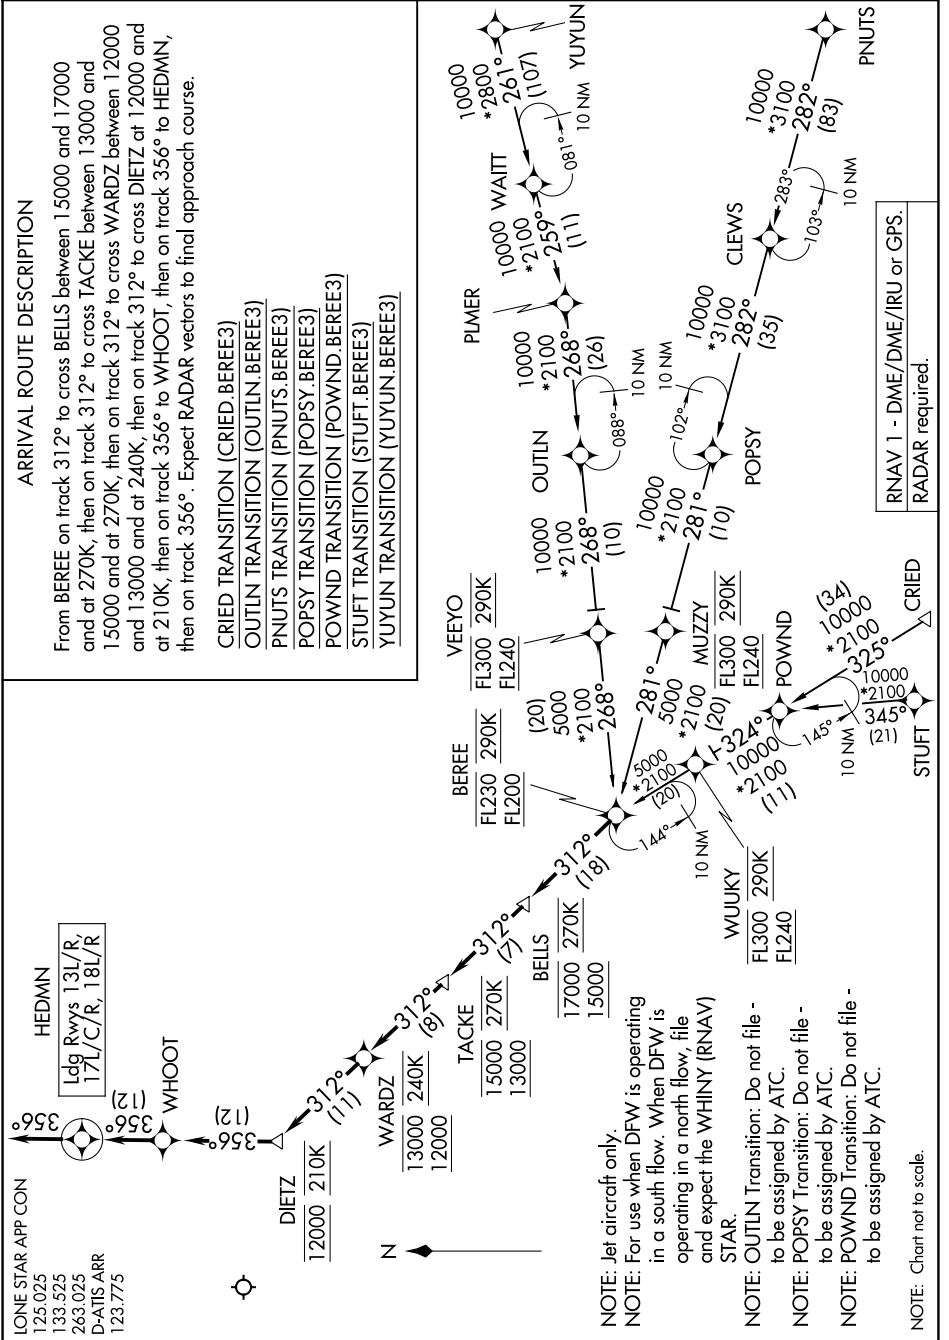

BEREE THREE ARRIVAL (RNAV)

AL-6039 (FAA)

DALLAS-FORT WORTH, TEXAS

SC-2, 28 NOV 2024 to 26 DEC 2024

SC-2, 28 NOV 2024 to 26 DEC 2024

BEREE THREE ARRIVAL (RNAV)

(BEREE.BEREE3) 11JUL24

DALLAS-FORT WORTH, TEXAS

DALLAS-FORT WORTH INTL (DFW)