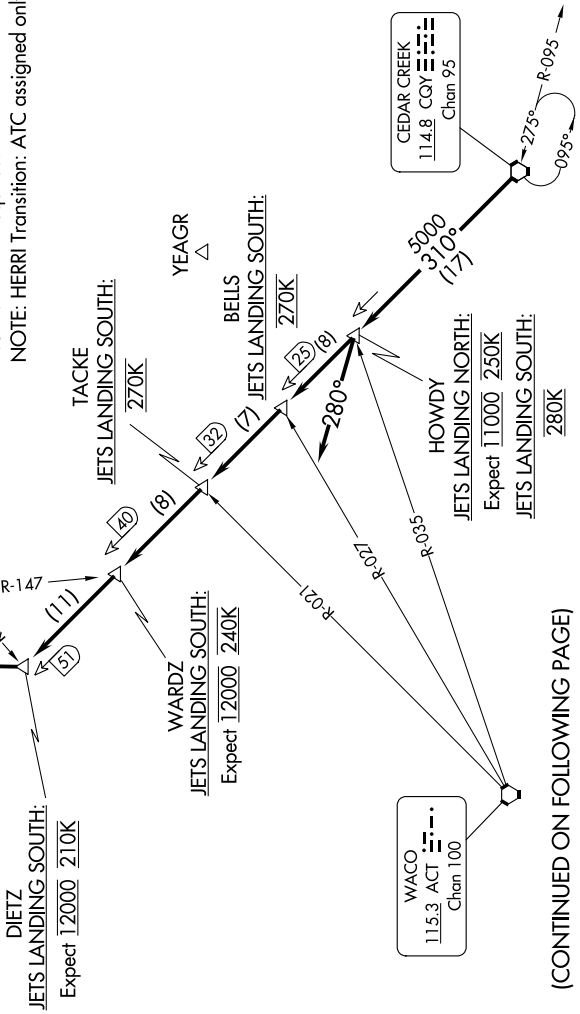

CEDAR CREEK THREE ARRIVAL Arrival Routes

SC-2, 28 NOV 2024 to 26 DEC 2024

LONE STAR APP CON
125.025 133.525 263.025
D-ATIS ARR
123.775

PROP AIRCRAFT LANDING DFW:
Expect this STAR only when DFW is landing north. When DFW is landing south, expect and/or file the YEAGR STAR.

NOTE: RADAR required.
NOTE: HERRI Transition: ATC assigned only.

COWBOY
116.2 CVE
Chan 109

MAVERICK
113.1 TTT
Chan 78

WACO
115.3 ACT
Chan 100

CEDAR CREEK
114.8 CQY
Chan 95

Note: Chart not to scale.

(CONTINUED ON FOLLOWING PAGE)

SC-2, 28 NOV 2024 to 26 DEC 2024

CEDAR CREEK THREE ARRIVAL Arrival Routes