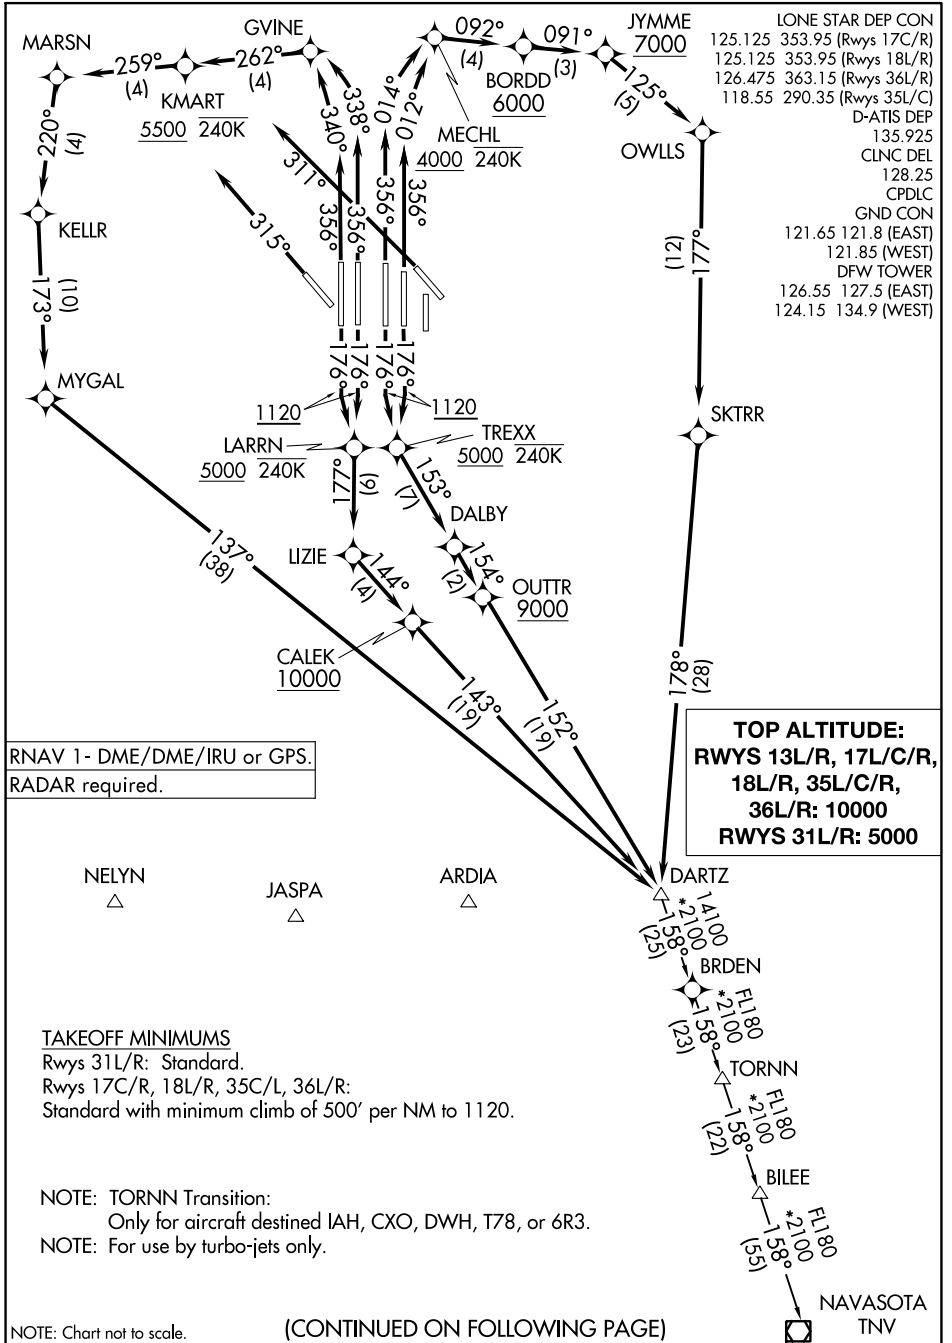

(DARTZ9.DARTZ) 24305

AL-6039 (FAA)

DALLAS-FORT WORTH INTL (DFW)

DARTZ NINE DEPARTURE (RNAV)

DALLAS-FORT WORTH, TEXAS

SC-2, 28 NOV 2024 to 26 DEC 2024

SC-2, 28 NOV 2024 to 26 DEC 2024

NOTE: Chart not to scale.

(CONTINUED ON FOLLOWING PAGE)

DARTZ NINE DEPARTURE (RNAV)

DALLAS-FORT WORTH, TEXAS

(DARTZ9.DARTZ) 03NOV22

DALLAS-FORT WORTH INTL (DFW)