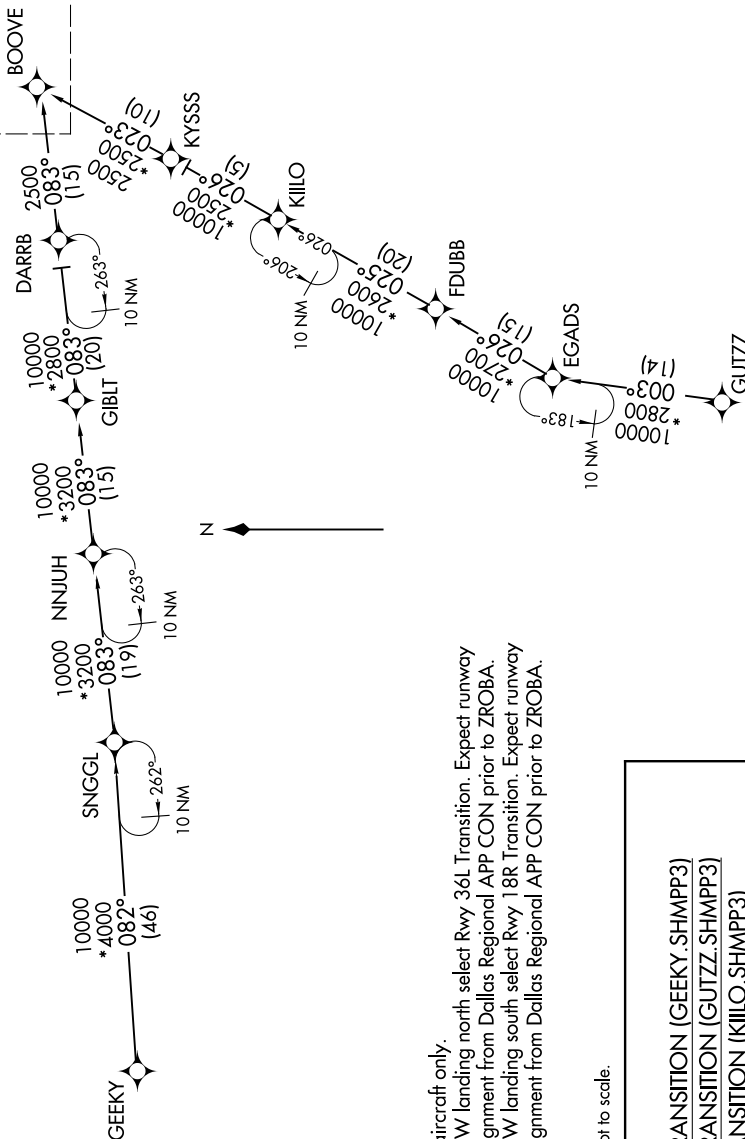

SHMPP THREE ARRIVAL (RNAV) Transition Routes

SC-2, 28 NOV 2024 to 26 DEC 2024

LONE STAR APP CON
119.875 284.65
D-ATIS ARR
123.775

RNAV 1 - DME/DME/IRU or GPS.
RADAR required.

NOTE: Jet aircraft only.
 NOTE: KDFW landing north select Rwy 36L Transition. Expect runway assignment from Dallas Regional APP CON prior to ZROBA.
 NOTE: KDFW landing south select Rwy 18R Transition. Expect runway assignment from Dallas Regional APP CON prior to ZROBA.

NOTE: Chart not to scale.

GEEKY TRANSITION (GEEKY.SHMPP3)
 GUTZZ TRANSITION (GUTZZ.SHMPP3)
 KIILLO TRANSITION (KIILLO.SHMPP3)
 SNGGL TRANSITION (SNGGL.SHMPP3)

(CONTINUED ON FOLLOWING PAGE)

SC-2, 28 NOV 2024 to 26 DEC 2024

SHMPP THREE ARRIVAL (RNAV) Transition Routes