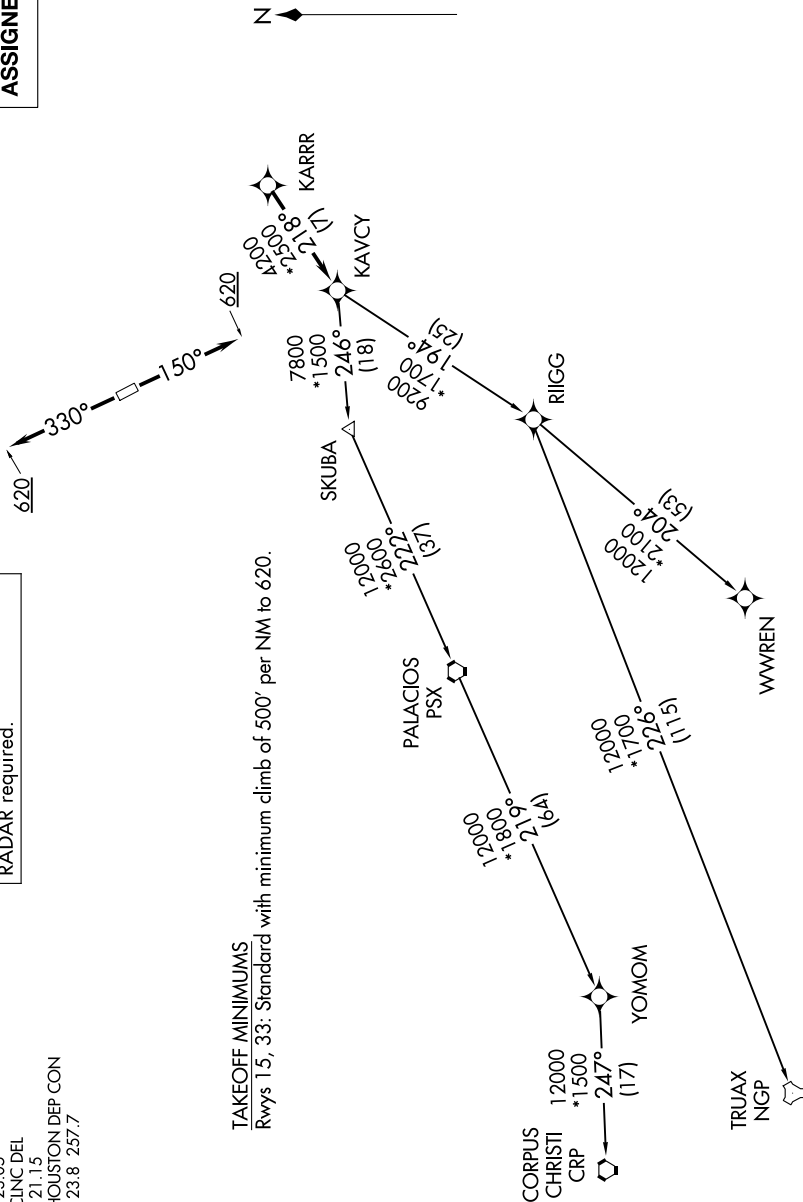

KARRR SEVEN DEPARTURE (RNAV)

**TOP ALTITUDE:
ASSIGNED BY ATC**

NOTE: Chart not to scale.

SC-5, 28 NOV 2024 to 26 DEC 2024

RNAV-1 DME/DME/IRU or GPS.
RADAR required.

CTAF 123.05
CUNCDL 121.15
HOUSTON DEP CON 123.8 257.7

TAKEOFF MINIMUMS
Rwys 15, 33: Standard with minimum climb of 500' per NM to 620.

KARRR SEVEN DEPARTURE (RNAV)

(KARRR7.KARRR) 29DEC22

(NARRATIVE ON FOLLOWING PAGE)

SC-5, 28 NOV 2024 to 26 DEC 2024