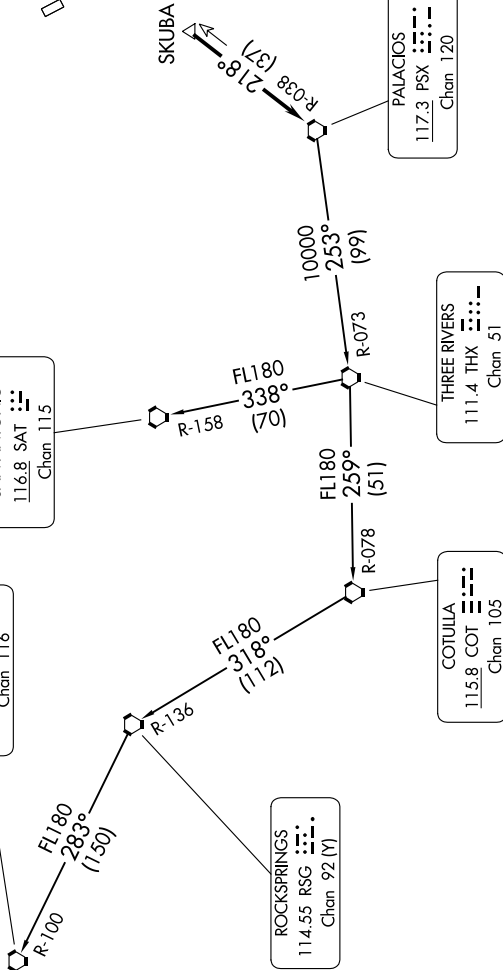

# PALACIOS THREE DEPARTURE

TOP ALTITUDE:  
ASSIGNED BY ATC

RADAR and DME required.

TAKEOFF MINIMUMS  
Rwys 15, 33: Standard

CINC DEL  
121.15  
CTAF  
123.05  
HOUSTON DEP CON  
123.8 257.7

123.05  
HOUSTON DEP CON  
123.8 257.7

FORT STOCKTON  
116.9 FST  
Chan 116

SAN ANTONIO  
116.8 SAT  
Chan 115

ROCKSPRINGS  
114.55 RSG  
Chan 92 (Y)

COTUILA  
115.8 COT  
Chan 105

THREE RIVERS  
111.4 THX  
Chan 51

PALACIOS  
117.3 PSX  
Chan 120

(CONTINUED ON FOLLOWING PAGE)

NOTE: Chart not to scale.