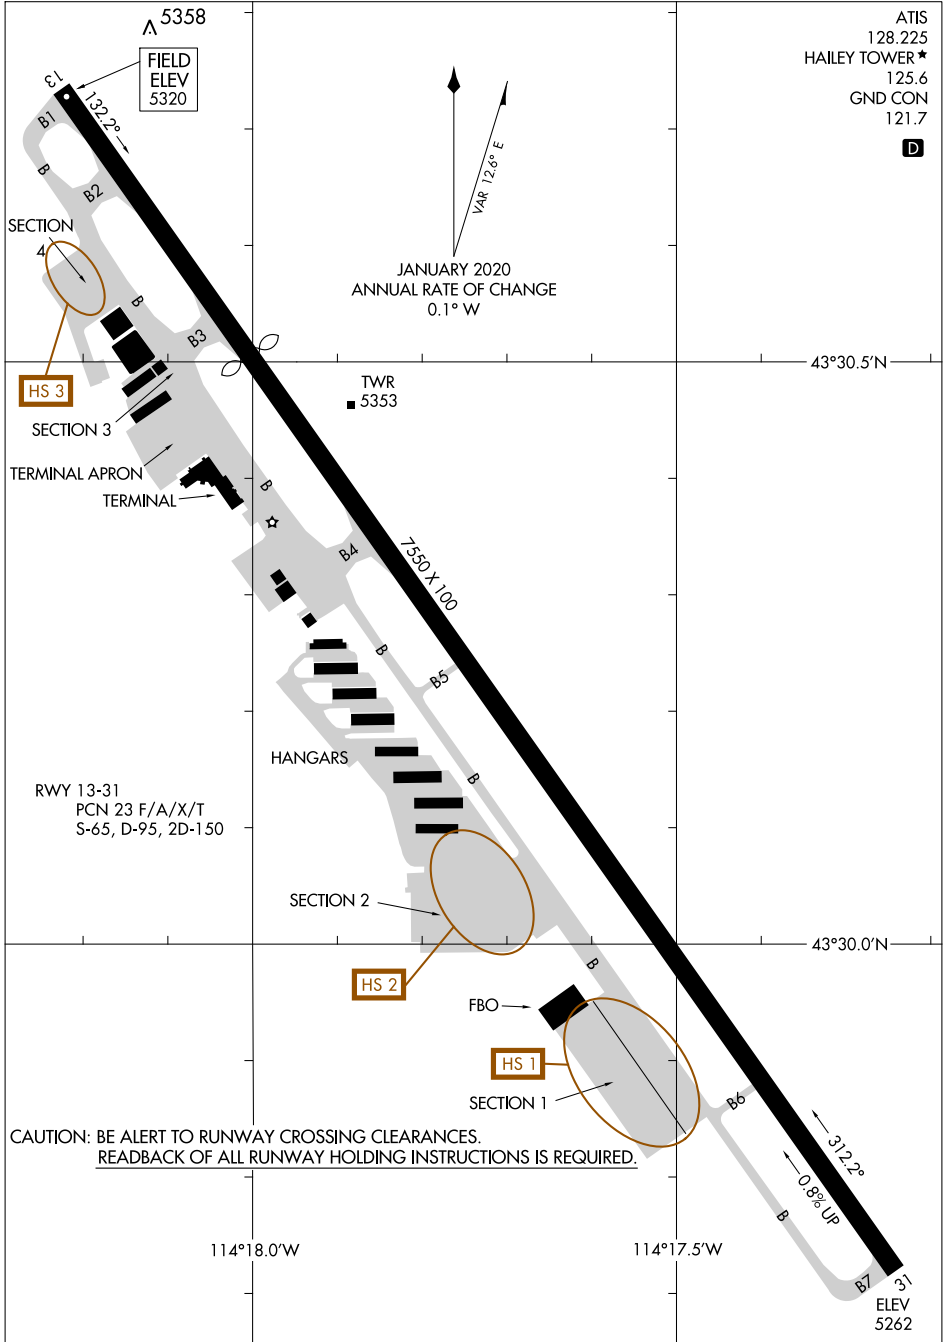

21112

AIRPORT DIAGRAM

AL-6239 (FAA)

FRIEDMAN MEML (SUN)

HAILEY, IDAHO

NW-1, 28 NOV 2024 to 26 DEC 2024

NW-1, 28 NOV 2024 to 26 DEC 2024

AIRPORT DIAGRAM

21112

HAILEY, IDAHO

FRIEDMAN MEML (SUN)