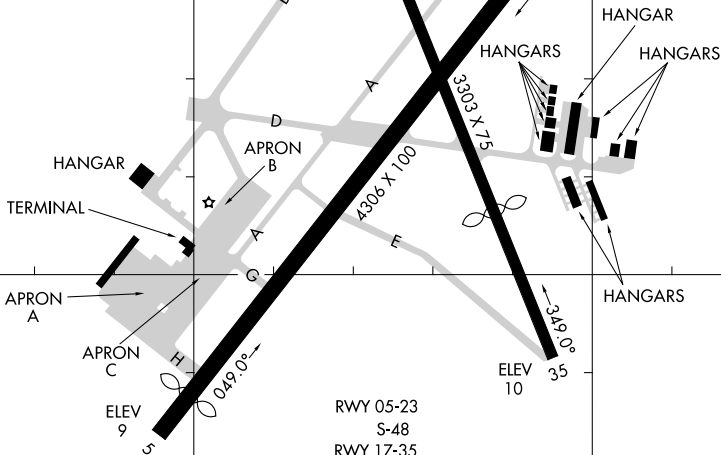

22307

AIRPORT DIAGRAM

DARE COUNTY RGNL (MQI)
MANTEO, NORTH CAROLINA

AL-6372 (FAA)

AWOS-3
128.275
CTAF/UNICOM
122.8

JANUARY 2020
ANNUAL RATE OF CHANGE
0.0° W

35°55.5' N

FIELD
ELEV
13

ELEV
13

ELEV
12

RWY 05-23
S-48
RWY 17-35
S-20

35°55.0' N

35°54.5' N

75°42.0' W

75°41.5' W

AIRPORT DIAGRAM

22307

MANTEO, NORTH CAROLINA
DARE COUNTY RGNL (MQI)

SE-2, 28 NOV 2024 to 26 DEC 2024

SE-2, 28 NOV 2024 to 26 DEC 2024