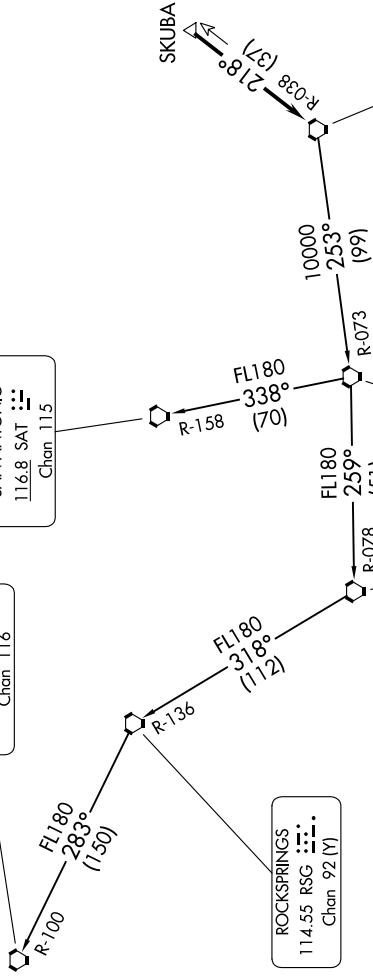

PALACIOS THREE DEPARTURE

**TOP ALTITUDE:
ASSIGNED BY ATC**

RADAR and DME required.

TAKEOFF MINIMUMS
Rwys 17, 35: NA - Environmental.
Rwys 12, 30: Standard.

CINC DEL
121.15
CTAF
122.9
HOUSTON DEP CON
134.45 284.0

FORT STOCKTON
116.9 FST
Chan 116

SAN ANTONIO
116.8 SAT
Chan 115

ROCKSPRINGS
114.55 RSG
Chan 92 (Y)

COTUILA
115.8 COT
Chan 105

THREE RIVERS
111.4 THX
Chan 51

PALACIOS
117.3 PSX
Chan 120

(CONTINUED ON FOLLOWING PAGE)

NOTE: Chart not to scale.

SC-5, 28 NOV 2024 to 26 DEC 2024

PALACIOS THREE DEPARTURE