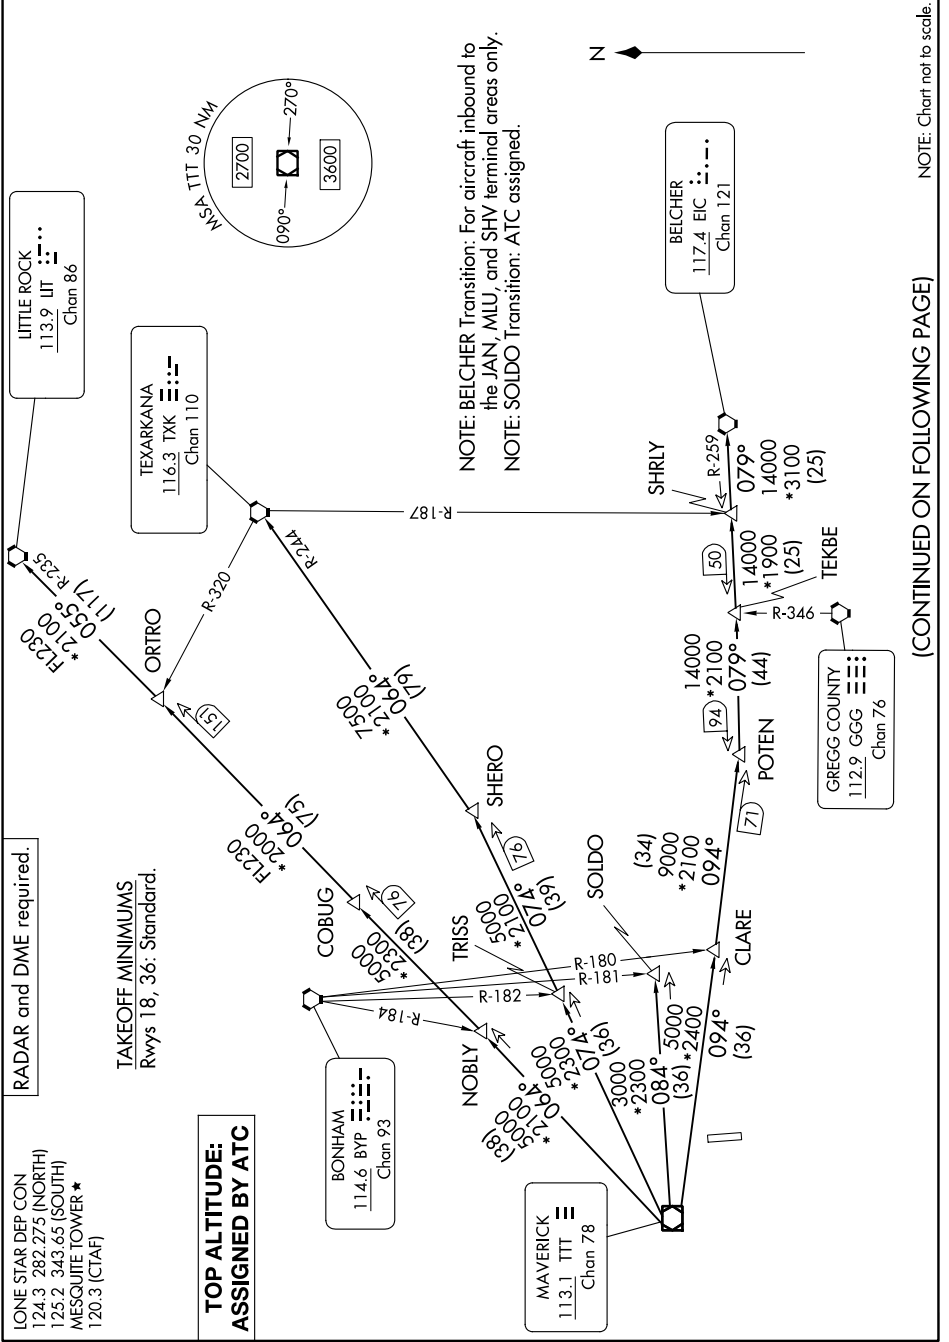

# DALLAS THREE DEPARTURE

MESQUITE, TEXAS

SC-2, 28 NOV 2024 to 26 DEC 2024

NOTE: BECHER Transition: For aircraft inbound to the JAN, MLU, and SHV terminal areas only.  
 NOTE: SOLDO Transition: ATC assigned.

(CONTINUED ON FOLLOWING PAGE)

NOTE: Chart not to scale.

SC-2, 28 NOV 2024 to 26 DEC 2024

# DALLAS THREE DEPARTURE

MESQUITE, TEXAS