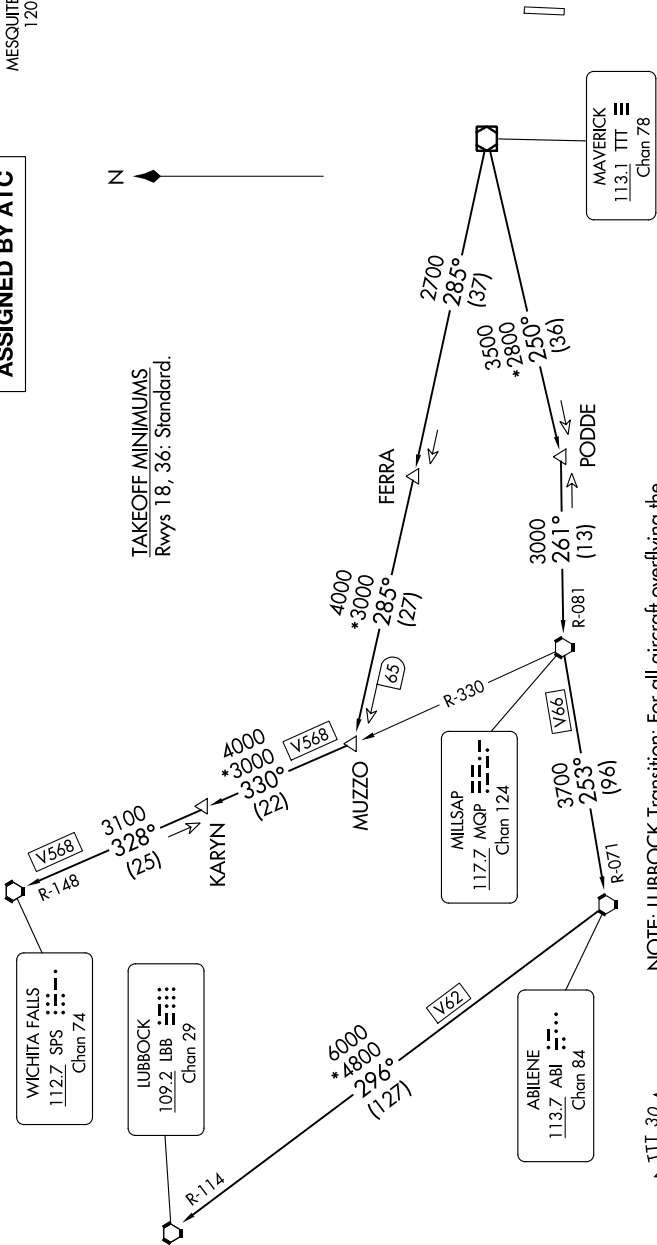

KINGDOM FOUR DEPARTURE

LONE STAR DEP CON
125.2 343.65
MESQUITE TOWER ★
120.3 (CTAF)

**TOP ALTITUDE:
ASSIGNED BY ATC**

TAKEOFF MINIMUMS
Rwys 18, 36: Standard.

RADAR and DME required.

- NOTE: LUBBOCK Transition: For all aircraft overlying the MQP VORTAC westbound or direct.
- NOTE: MILLSAP Transition: For all aircraft overlying the MQP VORTAC westbound or direct.
- NOTE: PODDE Transition: ATC assigned.
- NOTE: WICHITA FALLS Transition: For all aircraft landing within the Wichita Falls terminal area or overlying the SPS VORTAC.
- NOTE: For all aircraft requesting 17000 and below.

NOTE: Chart not to scale.

(CONTINUED ON FOLLOWING PAGE)

KINGDOM FOUR DEPARTURE