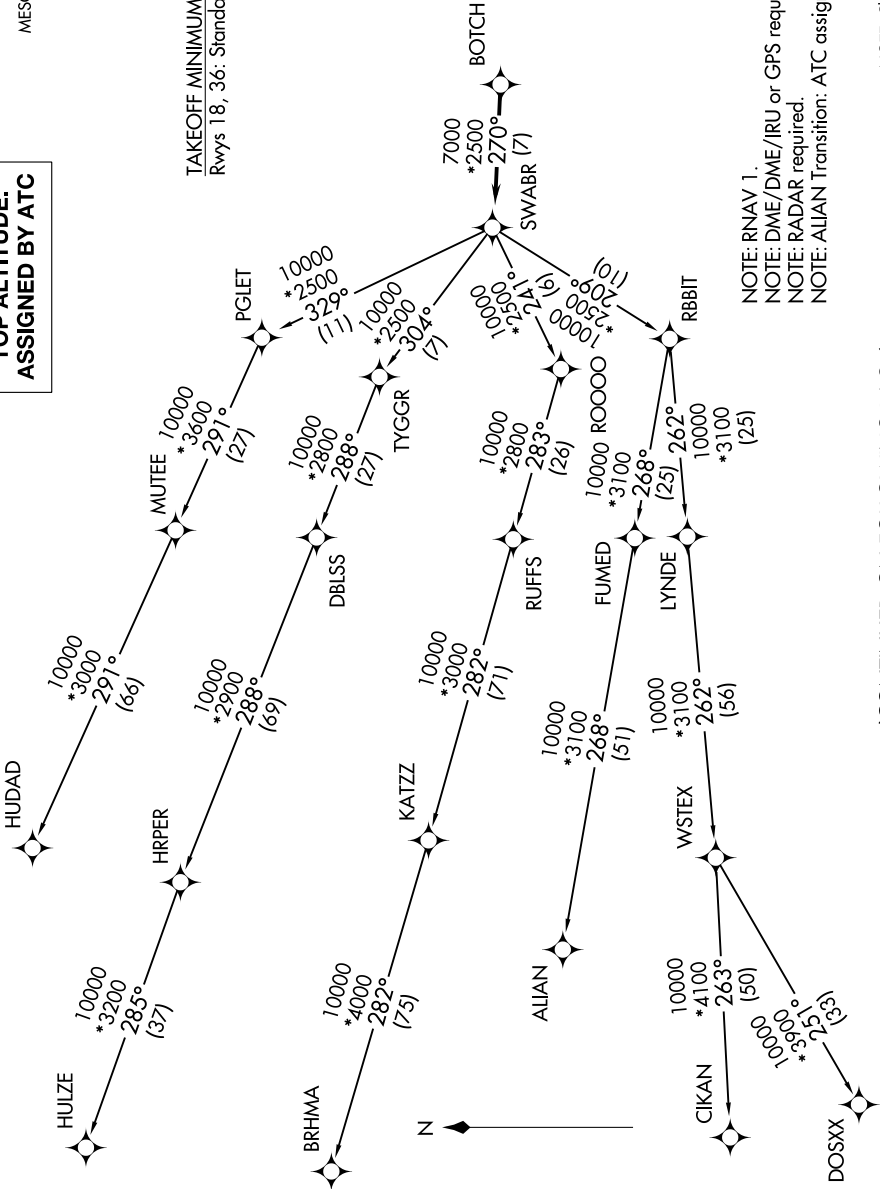

SWABR ONE DEPARTURE (RNAV)

MESQUITE, TEXAS

SC-2, 28 NOV 2024 to 26 DEC 2024

**TOP ALTITUDE:
ASSIGNED BY ATC**

LONE STAR DEP CON
125.2 343.65
MESQUITE TOWER**
120.3 (CTAF)

TAKEOFF MINIMUMS
Rwys 18, 36: Standard.

NOTE: RNAV 1.
 NOTE: DME/DME/IRU or GPS required.
 NOTE: RADAR required.
 NOTE: ALIAN Transition: ATC assigned only.

NOTE: Chart not to scale.

(CONTINUED ON FOLLOWING PAGE)

SC-2, 28 NOV 2024 to 26 DEC 2024

SWABR ONE DEPARTURE (RNAV)

(SWABR1 .SWABR) 24MAR22

MESQUITE, TEXAS

MESQUITE METRO (HQZ)