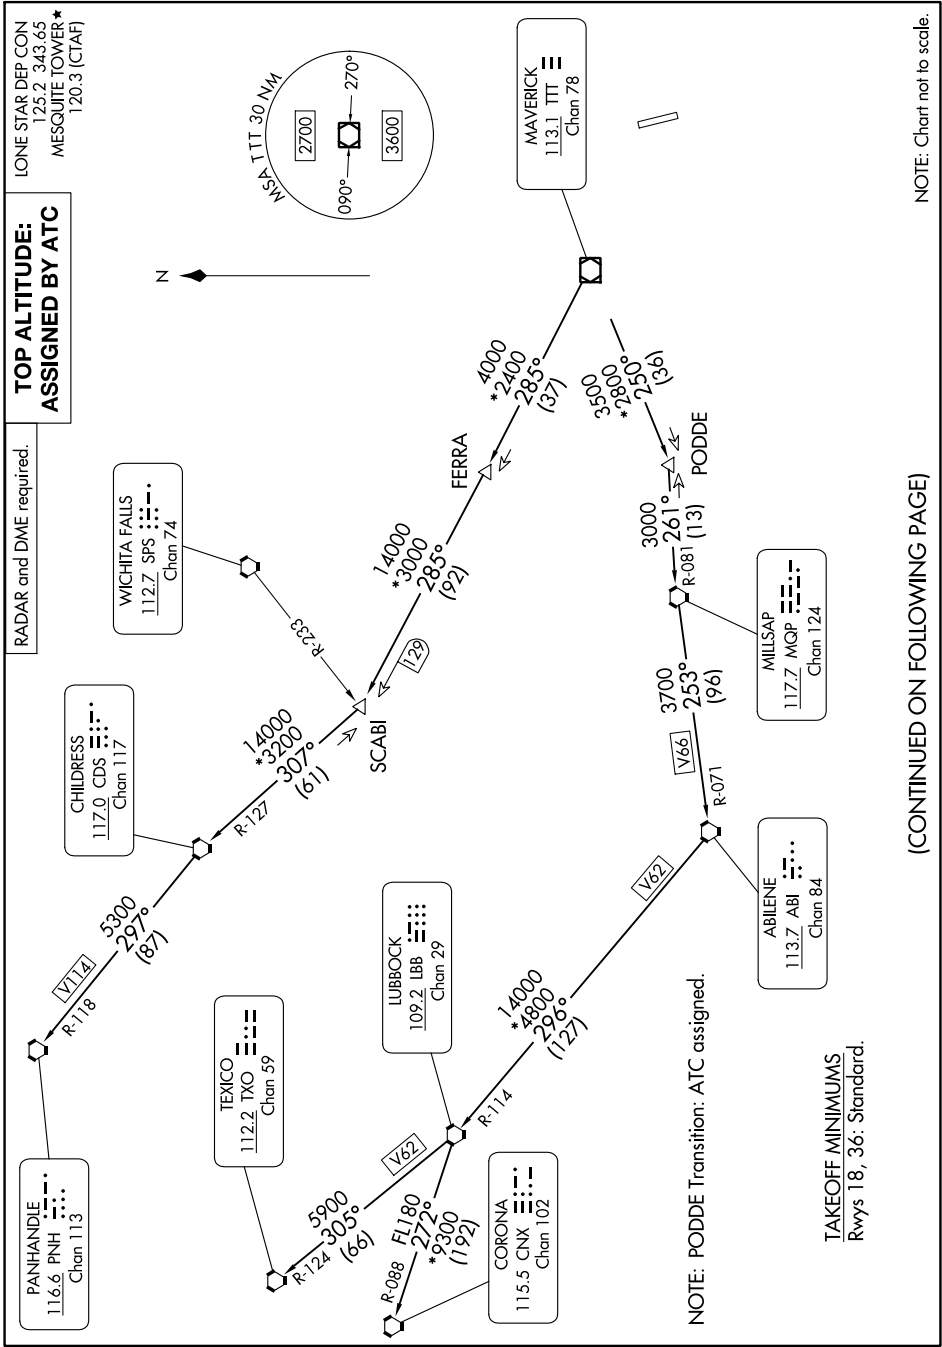

WORTH ONE DEPARTURE

SC-2, 28 NOV 2024 to 26 DEC 2024

NOTE: Chart not to scale.

(CONTINUED ON FOLLOWING PAGE)

SC-2, 28 NOV 2024 to 26 DEC 2024

WORTH ONE DEPARTURE