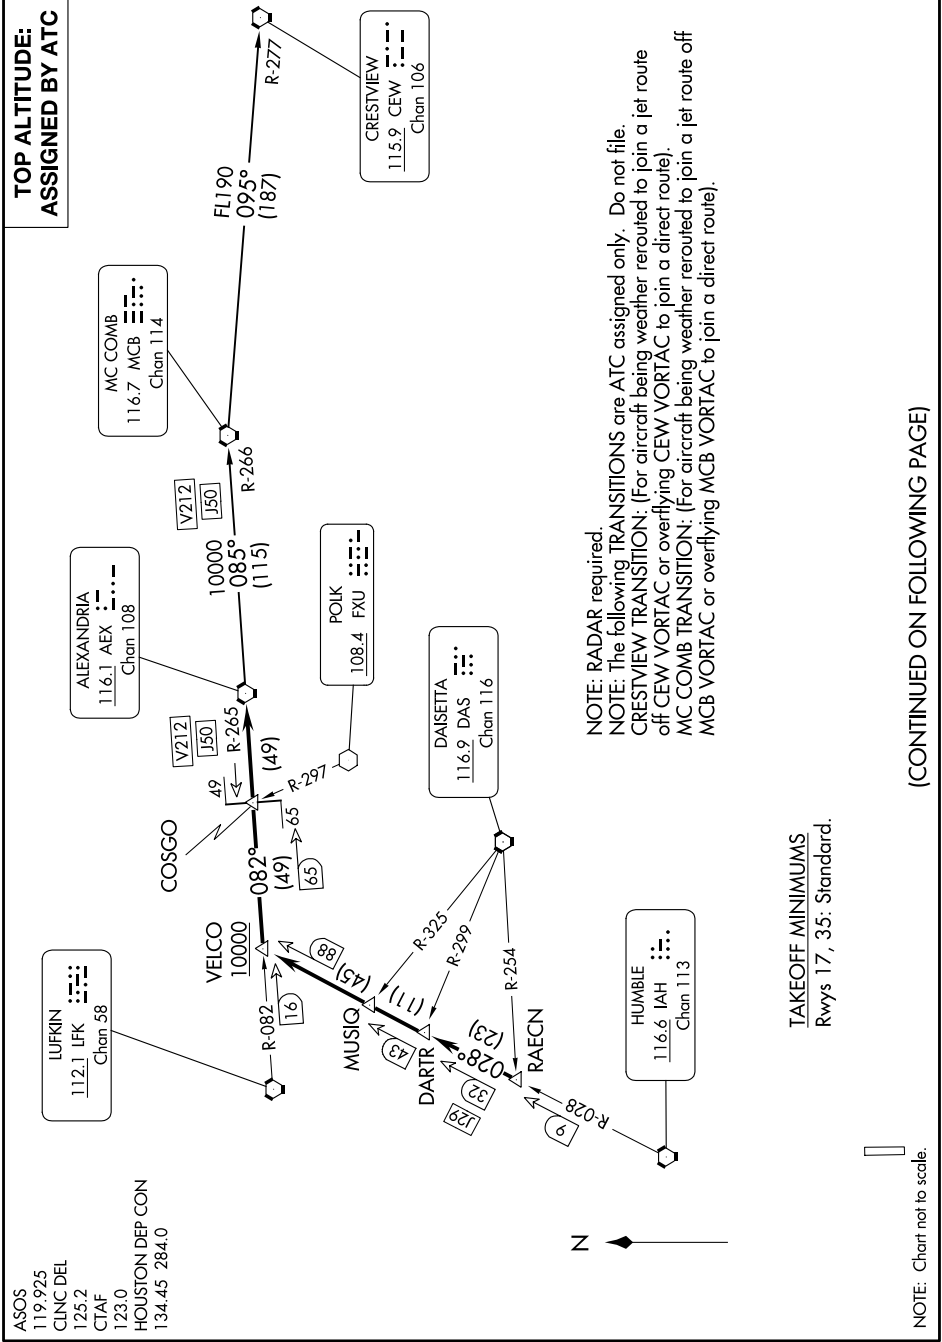

ALEXANDRIA THREE DEPARTURE

SC-5, 28 NOV 2024 to 26 DEC 2024

**TOP ALTITUDE:
ASSIGNED BY ATC**

ASOS
119.925
CLNC DEL
125.2
CTAF
123.0
HOUSTON DEP CON
134.45 284.0

NOTE: RADAR required.
NOTE: The following TRANSITIONS are ATC assigned only. Do not file.
CRESTVIEW TRANSITION: (For aircraft being weather rerouted to join a jet route off CEW VORTAC or overflying CEW VORTAC to join a direct route).
MC COMB TRANSITION: (For aircraft being weather rerouted to join a jet route off MCB VORTAC or overflying MCB VORTAC to join a direct route).

TAKEOFF MINIMUMS
 Rwy 17, 35: Standard.

NOTE: Chart not to scale.

(CONTINUED ON FOLLOWING PAGE)

ALEXANDRIA THREE DEPARTURE

SC-5, 28 NOV 2024 to 26 DEC 2024