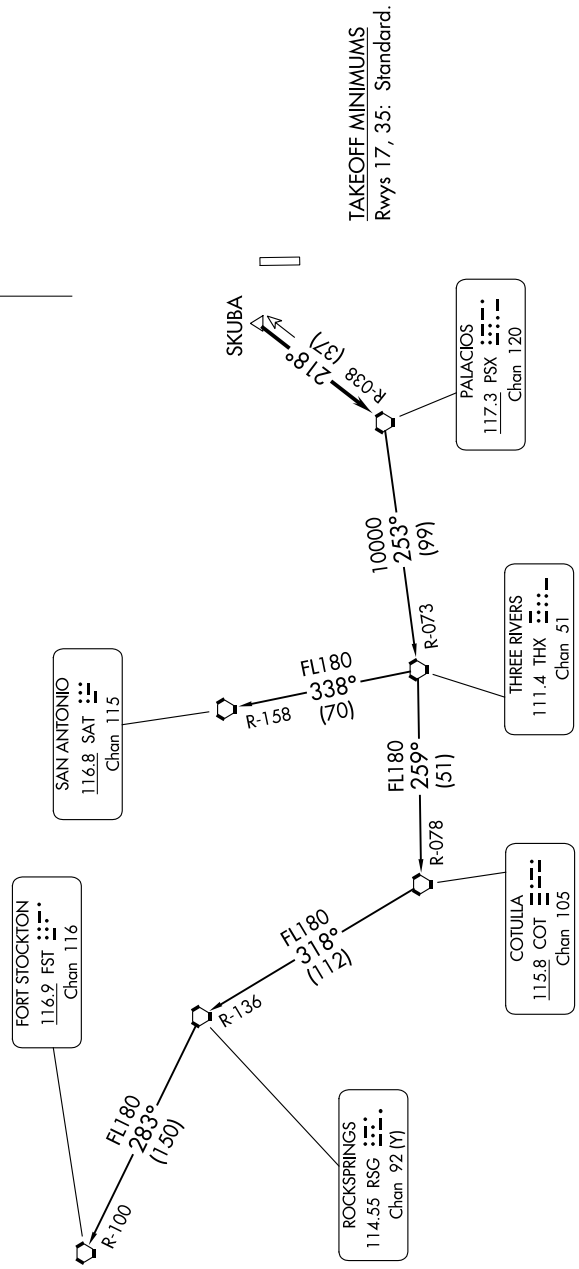

# PALACIOS THREE DEPARTURE

TOP ALTITUDE:  
ASSIGNED BY ATC

RADAR and DME required.

SC-5, 28 NOV 2024 to 26 DEC 2024

ASOS  
119.925  
CLNC DEL  
125.2  
CTAF  
123.0  
HOUSTON DEP CON  
134.45 284.0

(CONTINUED ON FOLLOWING PAGE)

SC-5, 28 NOV 2024 to 26 DEC 2024

NOTE: Chart not to scale.

# PALACIOS THREE DEPARTURE