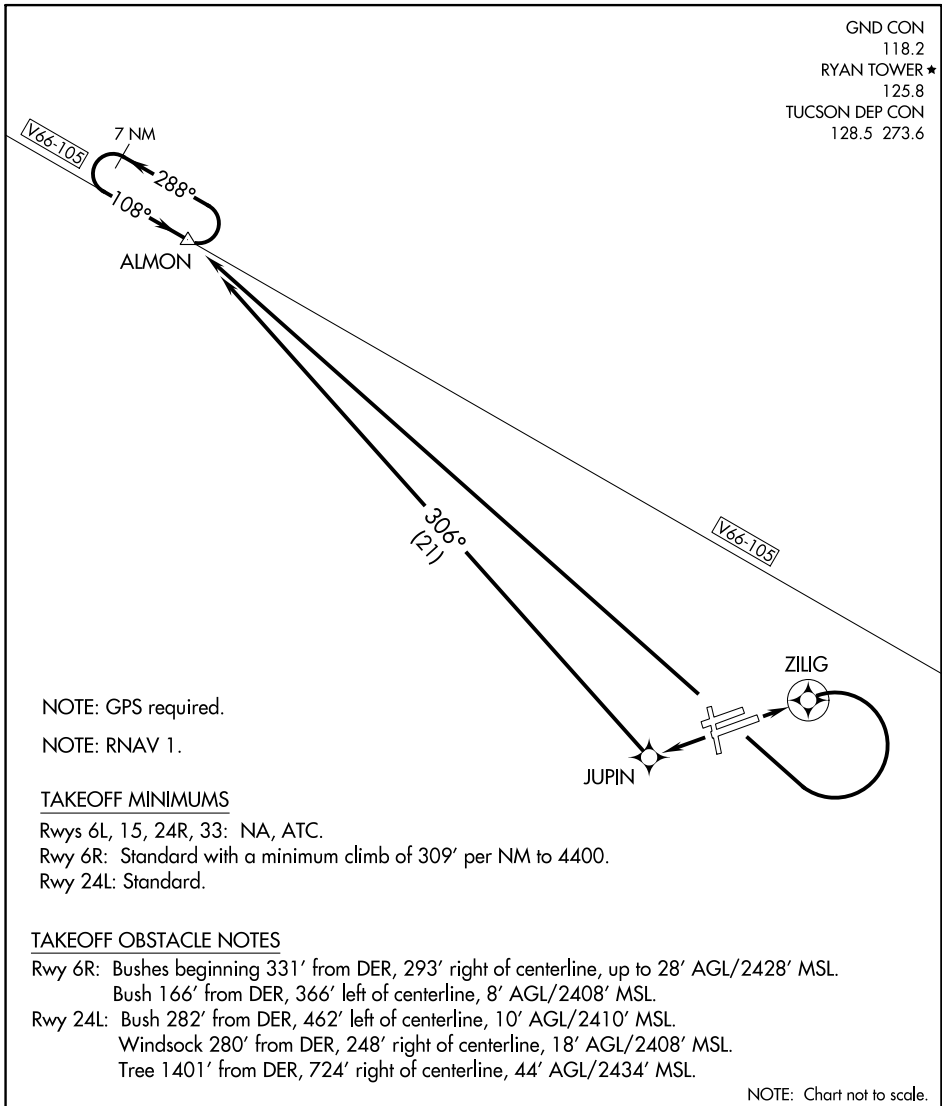

(ALMON1.ALMON) 21224

ALMON ONE DEPARTURE (OBSTACLE) (RNAV)

AL-6513 (FAA)

RYAN FLD (RYN)
TUCSON, ARIZONA

GND CON
118.2
RYAN TOWER ★
125.8
TUCSON DEP CON
128.5 273.6

SW-4, 28 NOV 2024 to 26 DEC 2024

SW-4, 28 NOV 2024 to 26 DEC 2024

DEPARTURE ROUTE DESCRIPTION

TAKEOFF RUNWAY 6R: Climb direct ZILIG then via depicted route to ALMON. Maintain 8000 or assigned altitude.

TAKEOFF RUNWAY 24L: Climb direct JUPIN then via depicted route to ALMON. Maintain 8000 or assigned altitude.