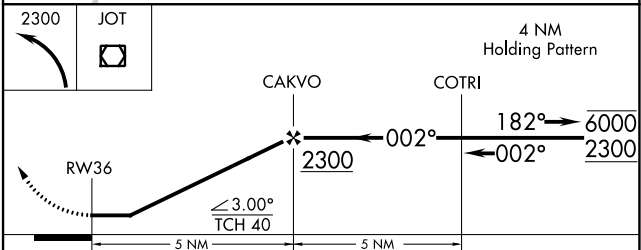

APP CRS 002°	Rwy Idg TDZE Apt Elev	N/A N/A 675
------------------------	-----------------------------	--

RNAV (GPS)-B

BOLINGBROOK'S CLOW INTL (1C5)

RNP APCH.		MISSED APPROACH: Climbing left turn to 2300 direct JOT VOR/DME and hold.
Procedure NA at night. Use Lewis University altimeter setting.		
LOT AWOS-3PT 126.675	CHICAGO APP CON 119.35 354.075	CTAF 122.9

CATEGORY	A	B	C	D
CIRCLING	1160-1 485 (500-1)	1220-1 545 (600-1)	NA	

EC-3, 28 NOV 2024 to 26 DEC 2024

EC-3, 28 NOV 2024 to 26 DEC 2024