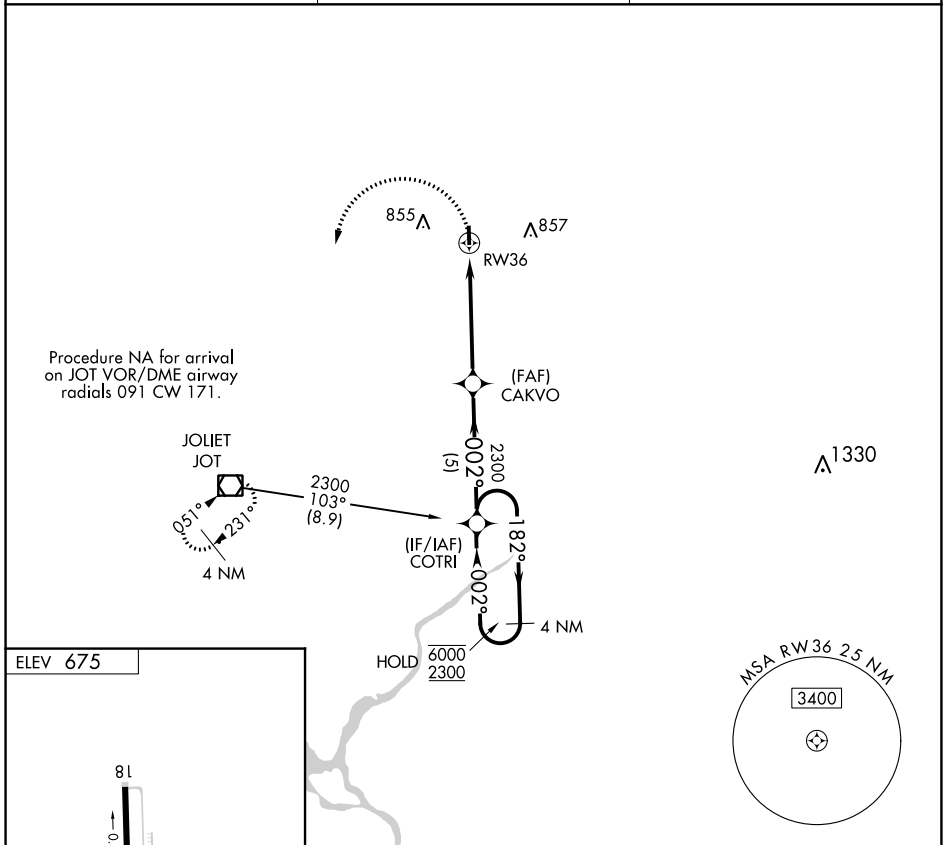

APP CRS 002°	Rwy Idg TDZE Apt Elev	N/A N/A 675
------------------------	-----------------------------	--

RNAV (GPS)-B

BOLINGBROOK'S CLOW INTL (1C5)

RNP APCH.		MISSED APPROACH: Climbing left turn to 2300 direct JOT VOR/DME and hold.
Procedure NA at night. Use Lewis University altimeter setting.		
LOT AWOS-3PT 126.675	CHICAGO APP CON 119.35 354.075	CTAF 122.9

CATEGORY	A	B	C	D
CIRCLING	1160-1 485 (500-1)	1220-1 545 (600-1)	NA	

EC-3, 28 NOV 2024 to 26 DEC 2024

EC-3, 28 NOV 2024 to 26 DEC 2024