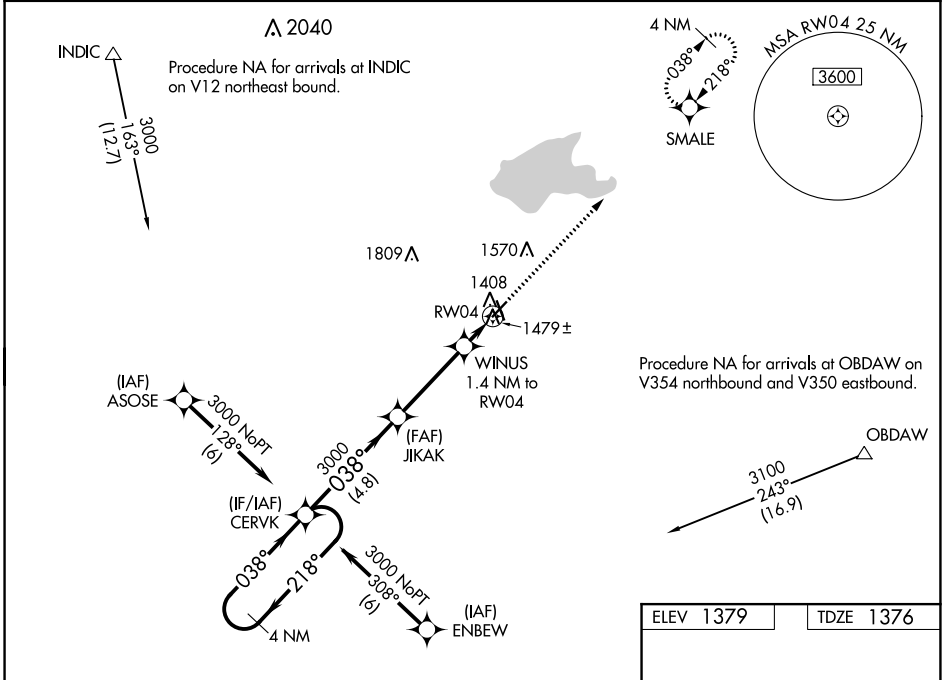

WAAS CH 99334 W04A	APP CRS 038°	Rwy ldg TDZE Apt Elev	4204 1376 1379
--	------------------------	-----------------------------	---

RNAV (GPS) RWY 4

EL DORADO/CAPT JACK THOMAS MEML (EQA)

NA For uncompensated Baro-VNAV systems, LNAV/VNAV NA below -17°C (2°F) or above 54°C (130°F). DME/DME RNP-0.3 NA. When local altimeter setting not received, use Colonel James Jabara altimeter setting and increase all DA 51 feet and all MDA 60 feet. Baro-VNAV NA when using Colonel James Jabara altimeter setting.

MISSED APPROACH: Climb to 3100 direct SMALE and hold.

AWOS-3P 120.875	WICHITA APP CON 134.8 269.1	UNICOM 122.8 (CTAF) 0
---------------------------	---------------------------------------	---------------------------------

CATEGORY	A	B	C	D
LPV DA	1576-1	200 (200-1)		NA
LNAV/VNAV DA	1626-1	250 (300-1)		NA
LNAV MDA	1740-1	364 (400-1)		NA
CIRCLING	1820-1 441 (500-1)	1960-1 581 (600-1)		NA

NC-2, 28 NOV 2024 to 26 DEC 2024

NC-2, 28 NOV 2024 to 26 DEC 2024