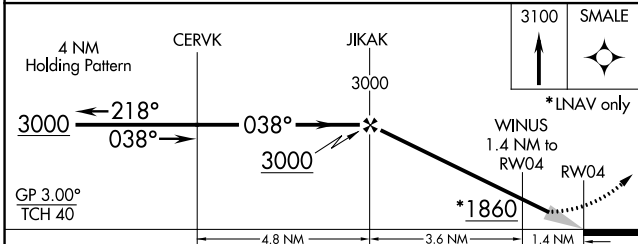

WAAS CH 99334 W04A	APP CRS 038°	Rwy ldg TDZE Apt Elev	4204 1376 1379
--	------------------------	-----------------------------	---

RNAV (GPS) RWY 4

EL DORADO/CAPT JACK THOMAS MEML (EQA)

NA For uncompensated Baro-VNAV systems, LNAV/VNAV NA below -17°C (2°F) or above 54°C (130°F). DME/DME RNP-0.3 NA. When local altimeter setting not received, use Colonel James Jabara altimeter setting and increase all DA 51 feet and all MDA 60 feet. Baro-VNAV NA when using Colonel James Jabara altimeter setting.

MISSED APPROACH: Climb to 3100 direct SMALE and hold.

AWOS-3P 120.875	WICHITA APP CON 134.8 269.1	UNICOM 122.8 (CTAF) 0
---------------------------	---------------------------------------	---------------------------------