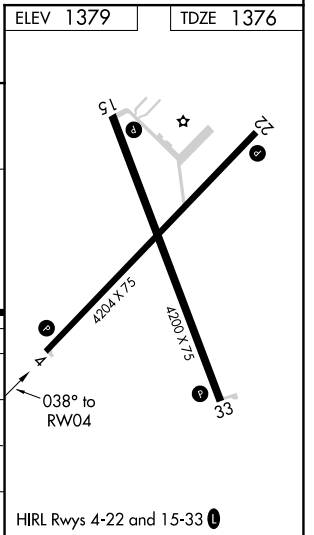

WAAS CH 99334 W04A	APP CRS 038°	Rwy ldg TDZE Apt Elev	4204 1376 1379
--	------------------------	-----------------------------	---

RNAV (GPS) RWY 4

EL DORADO/CAPT JACK THOMAS MEML (EQA)

NA For uncompensated Baro-VNAV systems, LNAV/VNAV NA below -17°C (2°F) or above 54°C (130°F). DME/DME RNP-0.3 NA. When local altimeter setting not received, use Colonel James Jabara altimeter setting and increase all DA 51 feet and all MDA 60 feet. Baro-VNAV NA when using Colonel James Jabara altimeter setting.

MISSED APPROACH: Climb to 3100 direct SMALE and hold.

AWOS-3P 120.875	WICHITA APP CON 134.8 269.1	UNICOM 122.8 (CTAF) 0
---------------------------	---------------------------------------	---------------------------------

CATEGORY	A	B	C	D
LPV DA	1576-1	200 (200-1)		NA
LNAV/VNAV DA	1626-1	250 (300-1)		NA
LNAV MDA	1740-1	364 (400-1)		NA
CIRCLING	1820-1 441 (500-1)	1960-1 581 (600-1)		NA

NC-2, 28 NOV 2024 to 26 DEC 2024

NC-2, 28 NOV 2024 to 26 DEC 2024