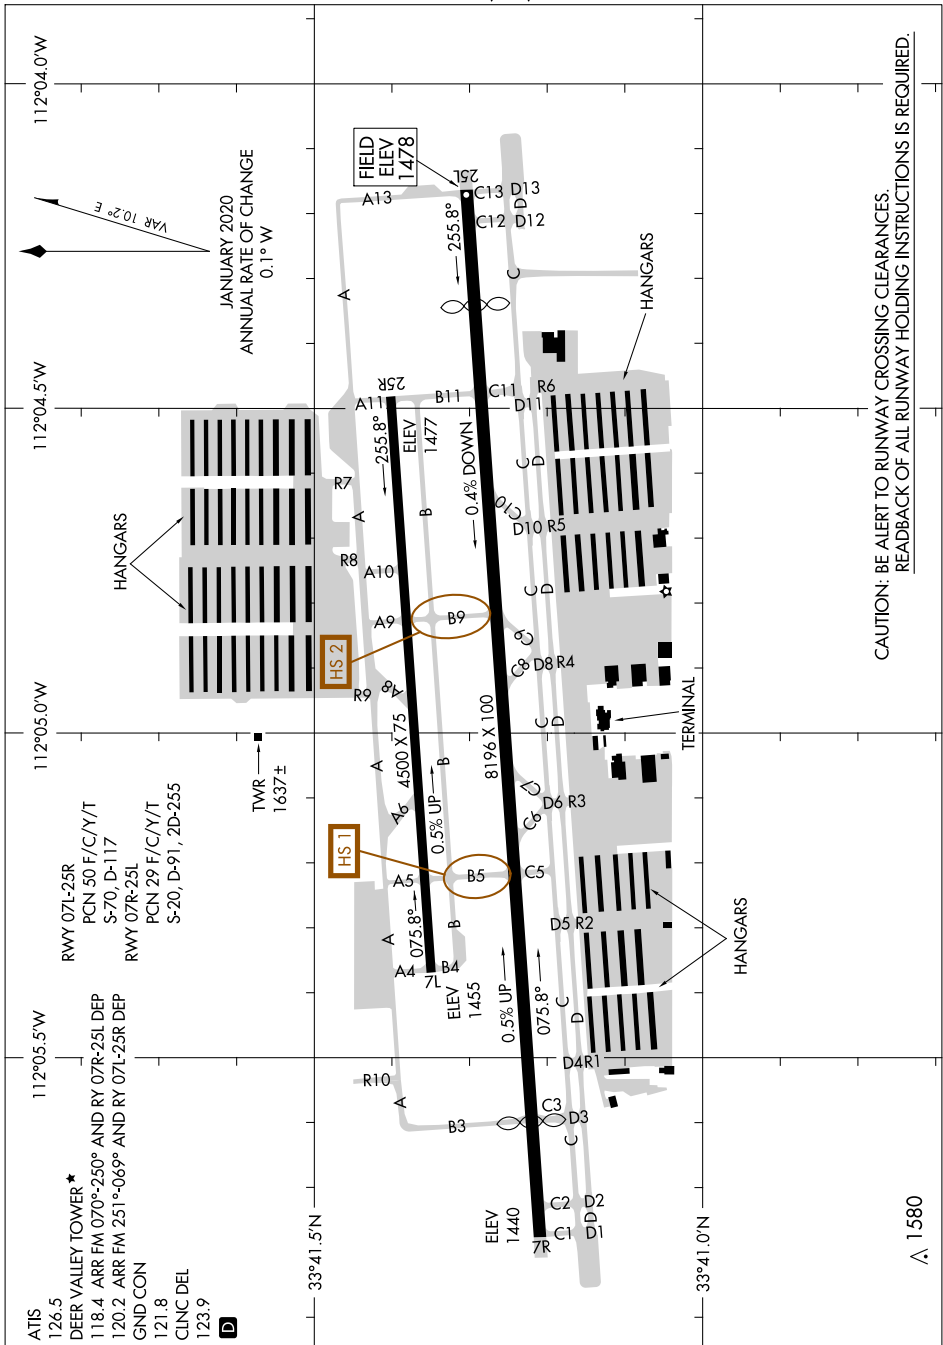

# AIRPORT DIAGRAM

AL-6646 (FAA)

PHOENIX DEER VALLEY (DVT)  
PHOENIX, ARIZONA

SW-4, 28 NOV 2024 to 26 DEC 2024

CAUTION: BE ALERT TO RUNWAY CROSSING CLEARANCES.  
READBACK OF ALL RUNWAY HOLDING INSTRUCTIONS IS REQUIRED.

SW-4, 28 NOV 2024 to 26 DEC 2024

# AIRPORT DIAGRAM

PHOENIX, ARIZONA  
PHOENIX DEER VALLEY (DVT)

1580