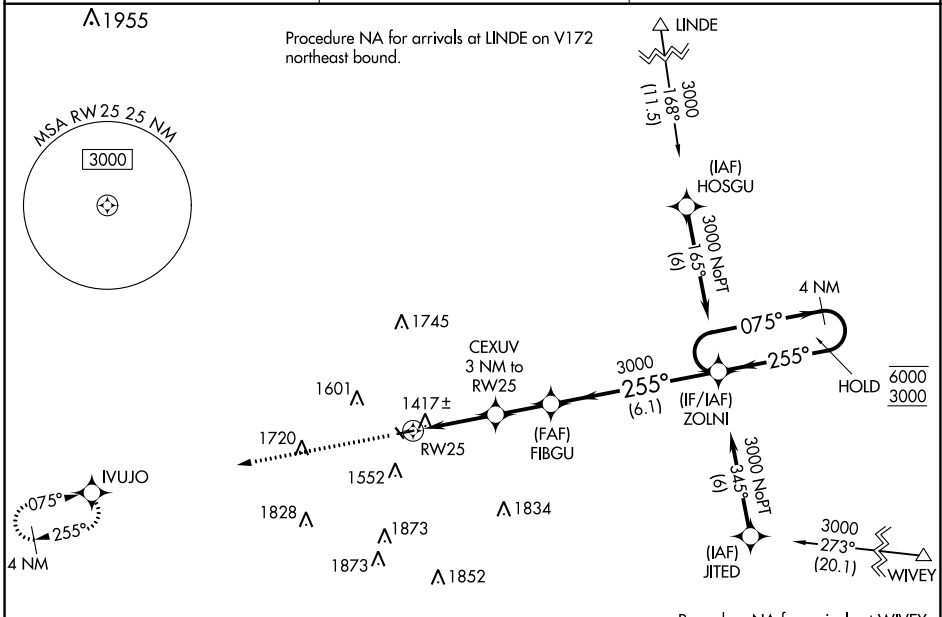

WAAS CH 87141 W25A	APP CRS 255°	Rwy Idg TDZE Apt Elev	3400 1364 1364

RNAV (GPS) RWY 25

GREENFIELD MUNI (GFZ)

RNP APCH.	Circling Rwy 14, 32 NA at night. Baro-VNAV NA. Use Creston altimeter setting.	MISSED APPROACH: Climb to 3000 direct IVUJO and hold.
▽ ▲ NA		

CSQ AWOS-3 124.75	MINNEAPOLIS CENTER 125.65 306.95	CTAF 122.9

NC-3, 28 NOV 2024 to 26 DEC 2024

NC-3, 28 NOV 2024 to 26 DEC 2024

ELEV 1364	D	TDZE 1364