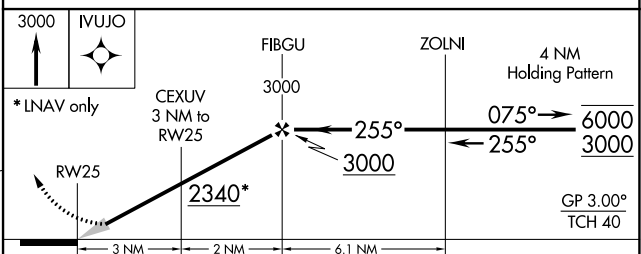

CATEGORY	A	B	C	D
LPV DA		1666-1 302 (400-1)		NA
LNAV/VNAV DA		1666-1 302 (400-1)		NA
LNAV MDA		1720-1 356 (400-1)		NA
C CIRCLING	1900-1 536 (600-1)	2080-1 716 (800-1)	2260-2¾ 896 (900-2¾)	NA