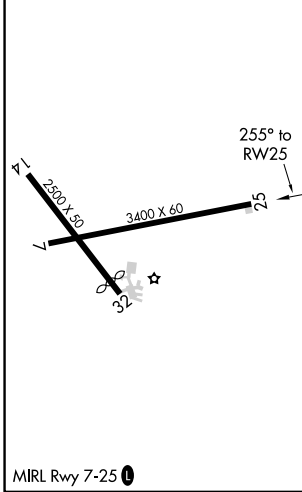

WAAS CH 87141 W25A	APP CRS 255°	Rwy Idg TDZE Apt Elev	3400 1364 1364
--	------------------------	-----------------------------	---

RNAV (GPS) RWY 25

GREENFIELD MUNI (GFZ)

RNP APCH.	Circling Rwy 14, 32 NA at night. Baro-VNAV NA. Use Creston altimeter setting.	MISSED APPROACH: Climb to 3000 direct IVUJO and hold.
▽ ▲ NA		

CATEGORY	A	B	C	D
LPV DA		1666-1 302 (400-1)		NA
LNAV/VNAV DA		1666-1 302 (400-1)		NA
LNAV MDA		1720-1 356 (400-1)		NA
C CIRCLING	1900-1 536 (600-1)	2080-1 716 (800-1)	2260-2¾ 896 (900-2¾)	NA