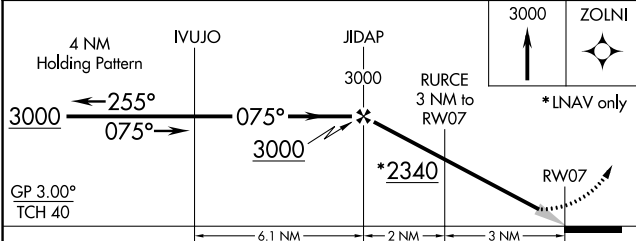

NC-3, 28 NOV 2024 to 26 DEC 2024

NC-3, 28 NOV 2024 to 26 DEC 2024

ELEV 1364	D TDZE 1363