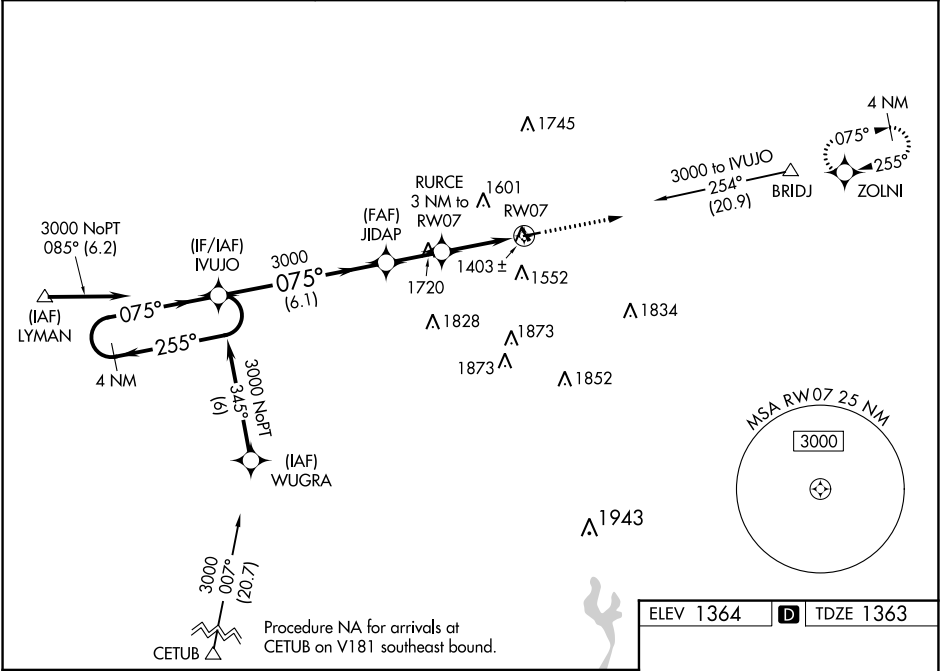

WAAS CH 42941 W07A	APP CRS 075°	Rwy Idg TDZE Apt Elev	3400 1363 1364

RNAV (GPS) RWY 7

GREENFIELD MUNI (GFZ)

RNP APCH	NA Circling Rwy 14, 32 NA at night. Use Creston altimeter setting; when not received, use Des Moines altimeter setting: increase DA to 1756 feet and all visibilities $\frac{1}{8}$ SM; increase all MDA 100 feet and visibility Cat B $\frac{1}{4}$ SM and Cat C $\frac{3}{8}$ SM. Baro-VNAV NA.	MISSED APPROACH: Climb to 3000 direct ZOLNI and hold.

CSQ AWOS-3 124.75	MINNEAPOLIS CENTER 125.65 306.95	CTAF 122.9