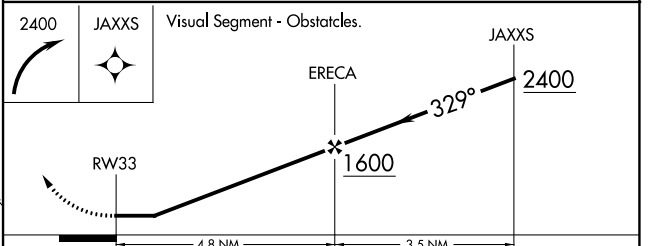

CATEGORY	A	B	C	D
C CIRCLING	680-1 632 (700-1)	720-1 672 (700-1)	NA