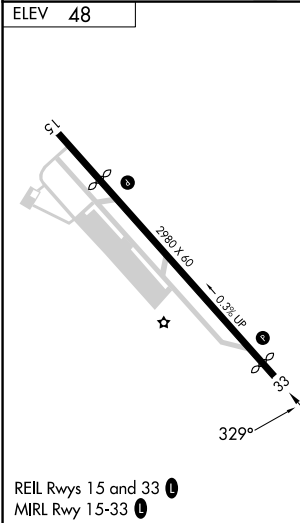

CATEGORY	A	B	C	D
C CIRCLING	680-1 632 (700-1)	720-1 672 (700-1)	NA