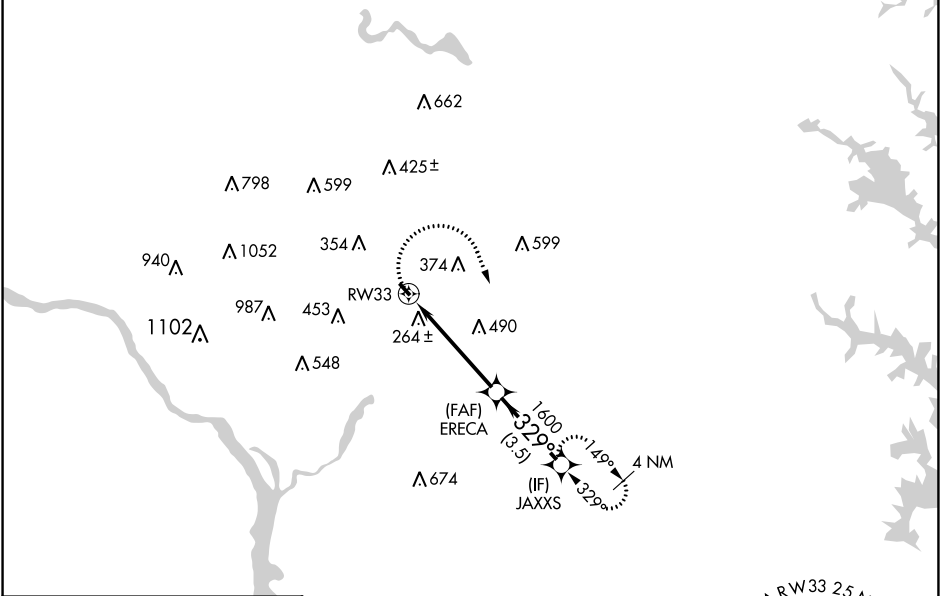

APP CRS 329°	Rwy Idg TDZE Apt Elev	N/A N/A 48
------------------------	-----------------------------	---------------------------------------

RNAV (GPS)-B

COLLEGE PARK (CGS)

RNP APCH. ▼	MISSED APPROACH: Climbing right turn to 2400 direct JAXXS and hold.
----------------	---

AWOS-3 121.225	POTOMAC APP CON 125.65 348.725	UNICOM 122.975 (CTAF) 1
--------------------------	--	--

RADAR REQUIRED

NE-3, 28 NOV 2024 to 26 DEC 2024

NE-3, 28 NOV 2024 to 26 DEC 2024

CATEGORY	A	B	C	D
C CIRCLING	680-1 632 (700-1)	720-1 672 (700-1)	NA	