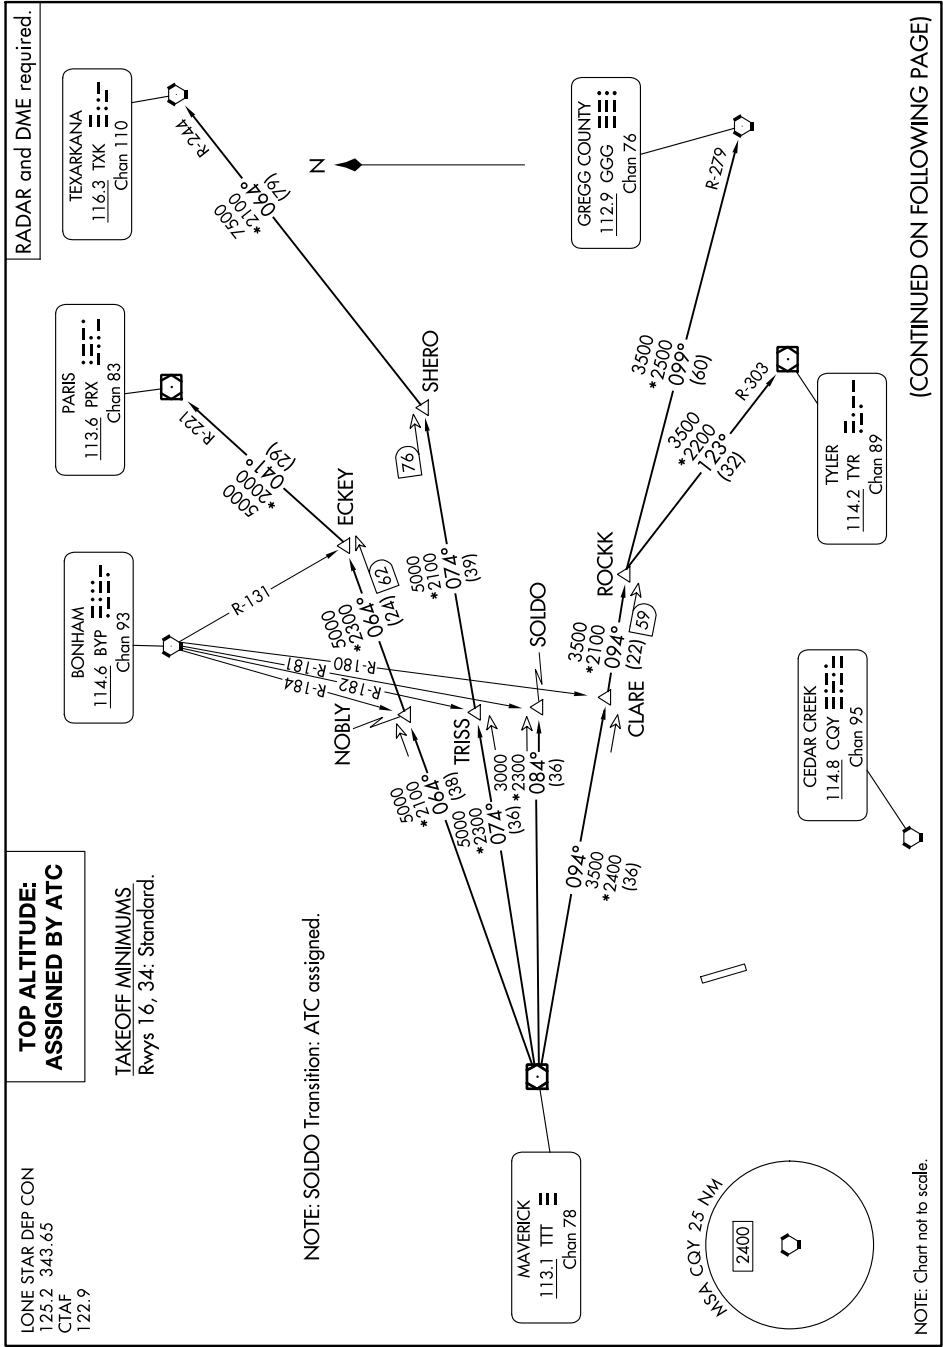

SC-2, 28 NOV 2024 to 26 DEC 2024

**TOP ALTITUDE:
 ASSIGNED BY ATC**

TAKEOFF MINIMUMS
 Rwys 16, 34: Standard.

RADAR and DME required.

LONE STAR DEP CON
 125.2 343.65
 CTAF
 122.9

NOTE: SOLDO Transition: ATC assigned.

NOTE: Chart not to scale.

(CONTINUED ON FOLLOWING PAGE)

SC-2, 28 NOV 2024 to 26 DEC 2024