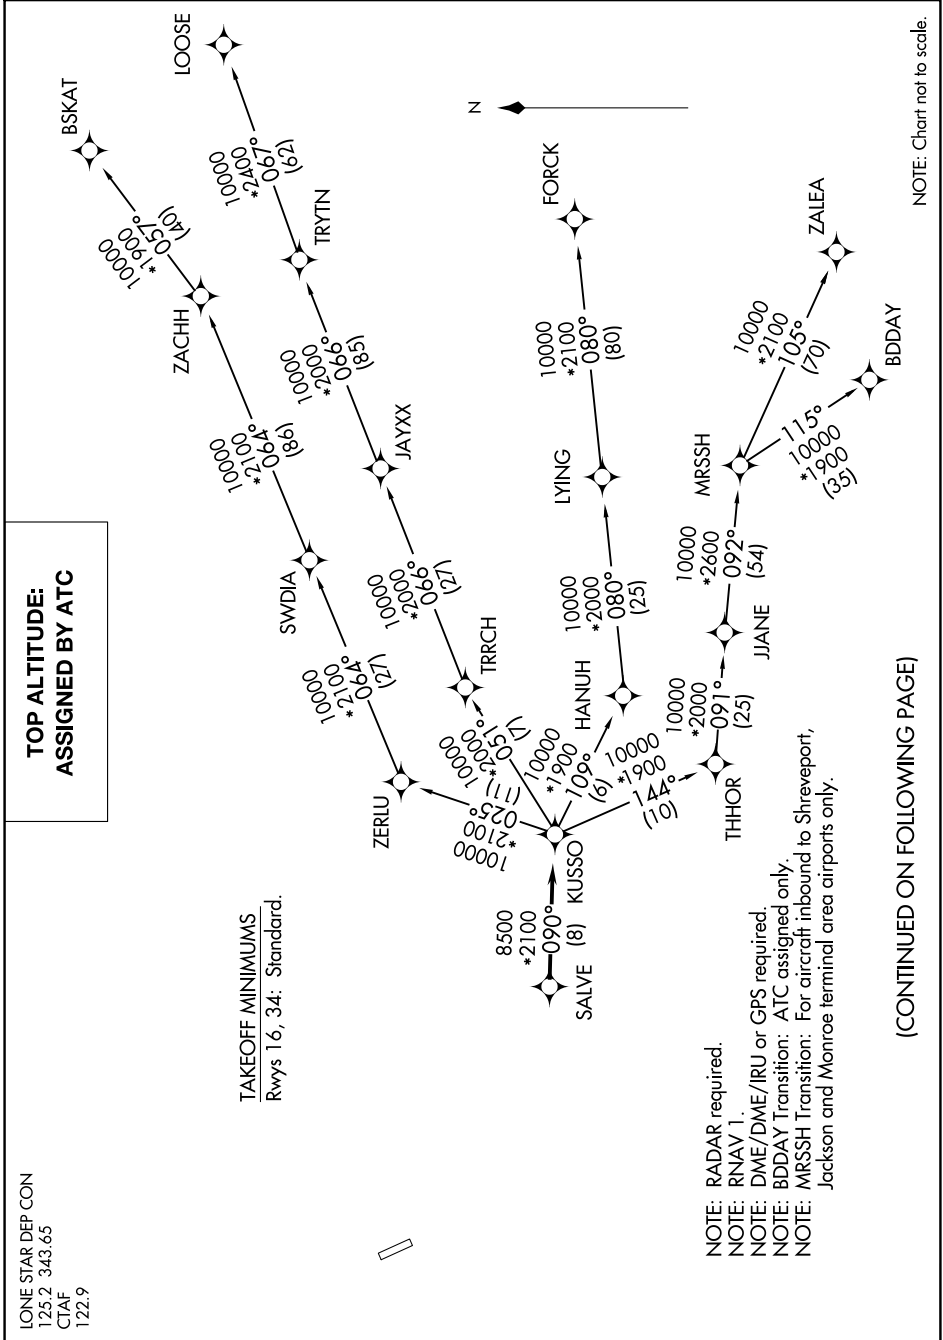

KUSSO ONE DEPARTURE (RNAV)

SC-2, 28 NOV 2024 to 26 DEC 2024

LONE STAR DEP CON
125.2 343.65
CTAF
122.9

**TOP ALTITUDE:
ASSIGNED BY ATC**

TAKEOFF MINIMUMS
Rwys 16, 34: Standard.

NOTE: Chart not to scale.

(CONTINUED ON FOLLOWING PAGE)

SC-2, 28 NOV 2024 to 26 DEC 2024