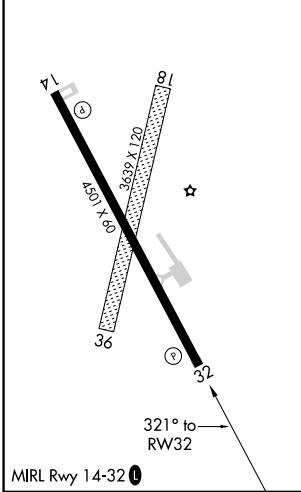

WAAS CH 82728 W32A	APP CRS 321°	Rwy Idg TDZE Apt Elev	4501 3180 3191
--	------------------------	-----------------------------	---

RNAV (GPS) RWY 32

BELLE FOURCHE MUNI (EFC)

RNP APCH.	Baro-VNAV NA. Use Ellsworth altimeter setting.	MISSED APPROACH: Climb to 3800 then climbing right turn to 7600 direct WUNKI and hold. Continue climb-in-hold to 7600.
DENVER CENTER 127.95 338.2		AUNICOM 122.8 (CTAF) 0

ELEV 3191	TDZE 3180
-----------	-----------

CATEGORY	A	B	C	D
LPV DA	3553-1		373 (400-1)	NA
LNAV/VNAV DA	3558-1		378 (400-1)	NA
LNAV MDA	3660-1	480 (500-1)	3660-1 ³ / ₈ 480 (500-1 ³ / ₈)	NA
C CIRCLING	3780-1 589 (600-1)	3820-1 629 (700-1)	3820-1 ³ / ₄ 629 (700-1 ³ / ₄)	NA