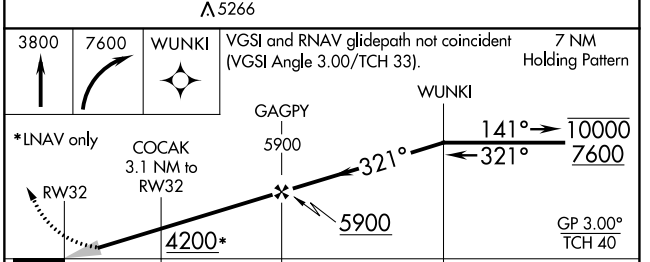

WAAS CH 82728 W32A	APP CRS 321°	Rwy Idg TDZE Apt Elev	4501 3180 3191
--	------------------------	-----------------------------	---

RNAV (GPS) RWY 32

BELLE FOURCHE MUNI (EFC)

RNP APCH.	Baro-VNAV NA. Use Ellsworth altimeter setting.	MISSED APPROACH: Climb to 3800 then climbing right turn to 7600 direct WUNKI and hold. Continue climb-in-hold to 7600.
DENVER CENTER 127.95 338.2		AUNICOM 122.8 (CTAF) 0

ELEV 3191	TDZE 3180
-----------	-----------

CATEGORY	A	B	C	D
LPV DA	3553-1		373 (400-1)	NA
LNAV/VNAV DA	3558-1		378 (400-1)	NA
LNAV MDA	3660-1	480 (500-1)	3660-1 ³ / ₈ 480 (500-1 ³ / ₈)	NA
C CIRCLING	3780-1 589 (600-1)	3820-1 629 (700-1)	3820-1 ³ / ₄ 629 (700-1 ³ / ₄)	NA