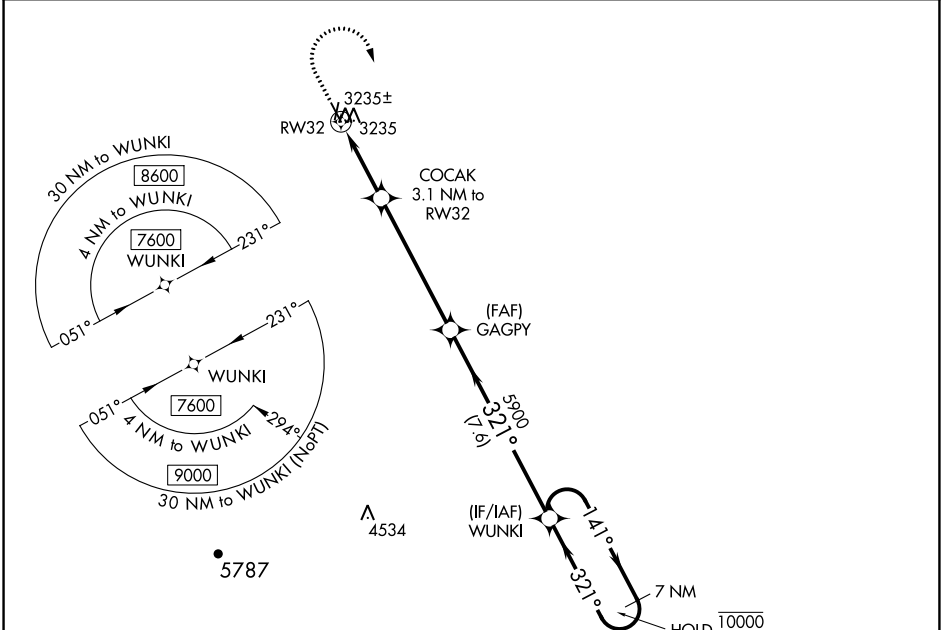

WAAS CH 82728 W32A	APP CRS 321°	Rwy Idg TDZE Apt Elev	4501 3180 3191
--	------------------------	-----------------------------	---

RNAV (GPS) RWY 32

BELLE FOURCHE MUNI (EFC)

RNP APCH.	Baro-VNAV NA. Use Ellsworth altimeter setting.	MISSED APPROACH: Climb to 3800 then climbing right turn to 7600 direct WUNKI and hold. Continue climb-in-hold to 7600.
DENVER CENTER 127.95 338.2		AUNICOM 122.8 (CTAF) 0

ELEV 3191	TDZE 3180
-----------	-----------

CATEGORY	A	B	C	D
LPV DA	3553-1		373 (400-1)	NA
LNAV/VNAV DA	3558-1		378 (400-1)	NA
LNAV MDA	3660-1	480 (500-1)	3660-1 ³ / ₈ 480 (500-1 ³ / ₈)	NA
C CIRCLING	3780-1 589 (600-1)	3820-1 629 (700-1)	3820-1 ³ / ₄ 629 (700-1 ³ / ₄)	NA

NC-1, 28 NOV 2024 to 26 DEC 2024

NC-1, 28 NOV 2024 to 26 DEC 2024