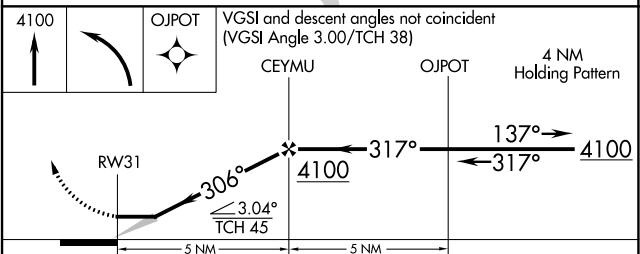

APP CRS 306°	Rwy Idg 4200 TDZE 2448 Apt Elev 2448
------------------------	---

RNAV (GPS) RWY 31

CHEYENNE EAGLE BUTTE (84D)

RNP APCH - GPS.	MISSED APPROACH: Climb to 4100 then turn left direct OJPOT WP and hold.
NA Use Pierre altimeter setting.	
MINNEAPOLIS CENTER 135.25 256.7	AUNICOM 122.8 (CTAF)

4100	OJPOT	VGS1 and descent angles not coincident (VGS1 Angle 3.00/TCH 38)	
	CEYMU	OJPOT	4 NM Holding Pattern
CATEGORY	A	B	C
INAV MDA	3020-1	572 (600-1)	NA
CIRCLING	3240-1 792 (800-1)	3240-1¼ 792 (800-1¼)	NA