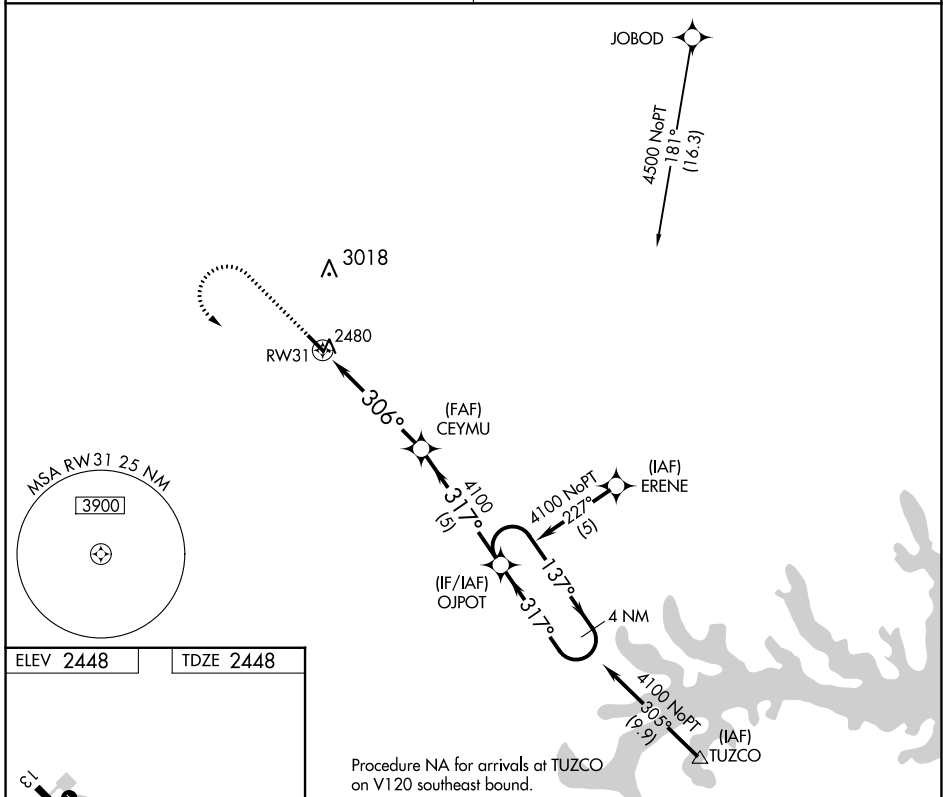

APP CRS 306°	Rwy Idg 4200 TDZE 2448 Apt Elev 2448
------------------------	---

RNAV (GPS) RWY 31

CHEYENNE EAGLE BUTTE (84D)

RNP APCH - GPS.	MISSED APPROACH: Climb to 4100 then turn left direct OJPOT WP and hold.
NA Use Pierre altimeter setting.	
MINNEAPOLIS CENTER 135.25 256.7	AUNICOM 122.8 (CTAF)

4100	OJPOT	VGS1 and descent angles not coincident (VGS1 Angle 3.00/TCH 38)	
	CEYMU	OJPOT	4 NM Holding Pattern
CATEGORY	A	B	C
INAV MDA	3020-1	572 (600-1)	NA
CIRCLING	3240-1 792 (800-1)	3240-1¼ 792 (800-1¼)	NA

NC-1, 28 NOV 2024 to 26 DEC 2024

NC-1, 28 NOV 2024 to 26 DEC 2024