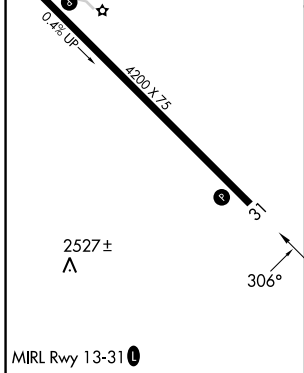

APP CRS 306°	Rwy Idg 4200 TDZE 2448 Apt Elev 2448
------------------------	---

RNAV (GPS) RWY 31

CHEYENNE EAGLE BUTTE (84D)

RNP APCH - GPS.	MISSED APPROACH: Climb to 4100 then turn left direct OJPOT WP and hold.
NA Use Pierre altimeter setting.	
MINNEAPOLIS CENTER 135.25 256.7	AUNICOM 122.8 (CTAF)

4100	OJPOT	VGS1 and descent angles not coincident (VGS1 Angle 3.00/TCH 38)	
	CEYMU	OJPOT	4 NM Holding Pattern
CATEGORY	A	B	C
INAV MDA	3020-1	572 (600-1)	NA
CIRCLING	3240-1 792 (800-1)	3240-1¼ 792 (800-1¼)	NA