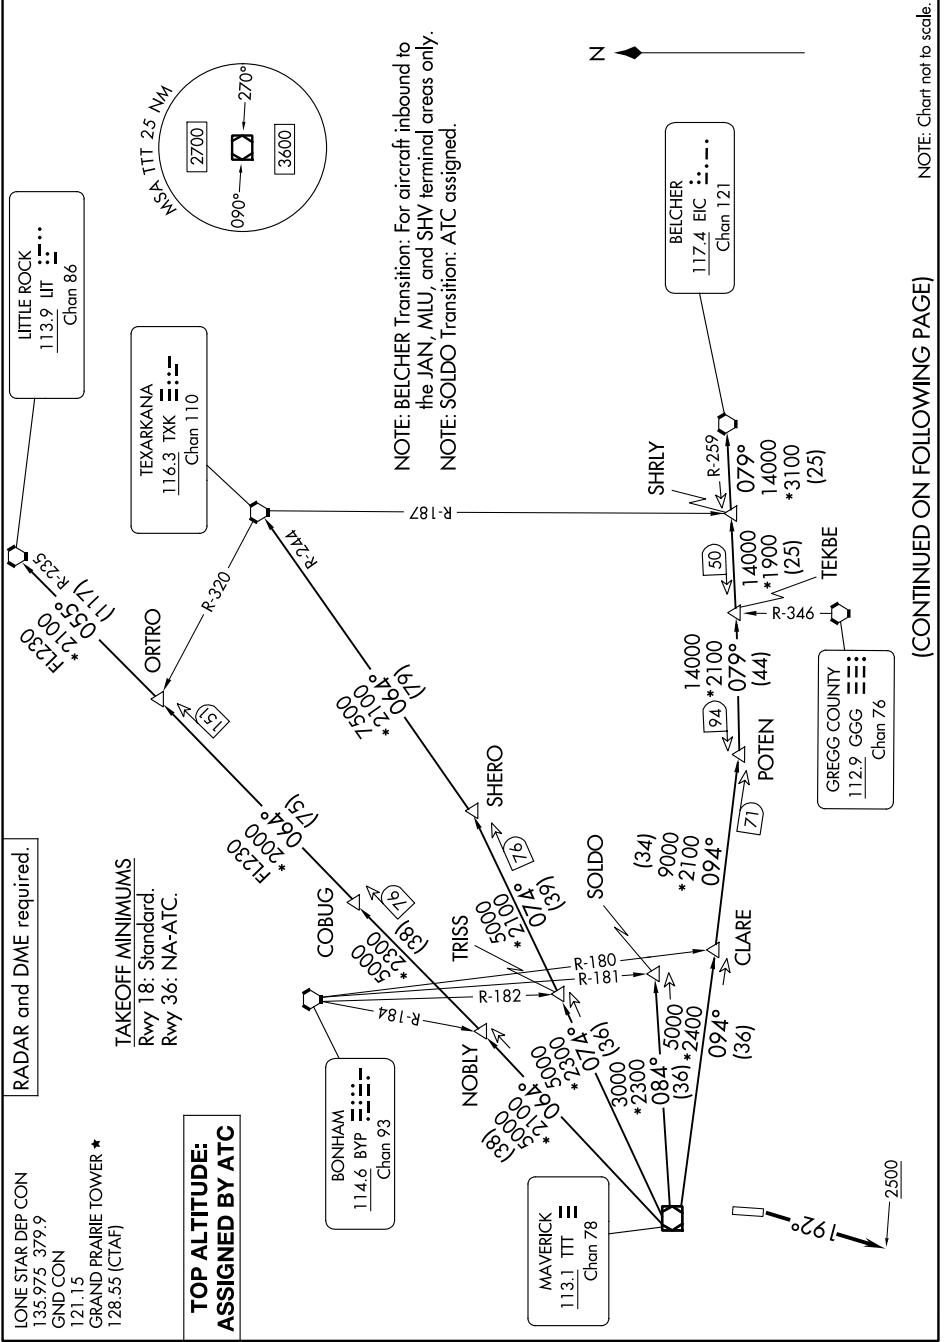

DALLAS THREE DEPARTURE

GRAND PRAIRIE, TEXAS

SC-2, 28 NOV 2024 to 26 DEC 2024

NOTE: Chart not to scale

(CONTINUED ON FOLLOWING PAGE)

SC-2, 28 NOV 2024 to 26 DEC 2024

DALLAS THREE DEPARTURE

GRAND PRAIRIE, TEXAS

GRAND PRAIRIE MUNI (GPM)