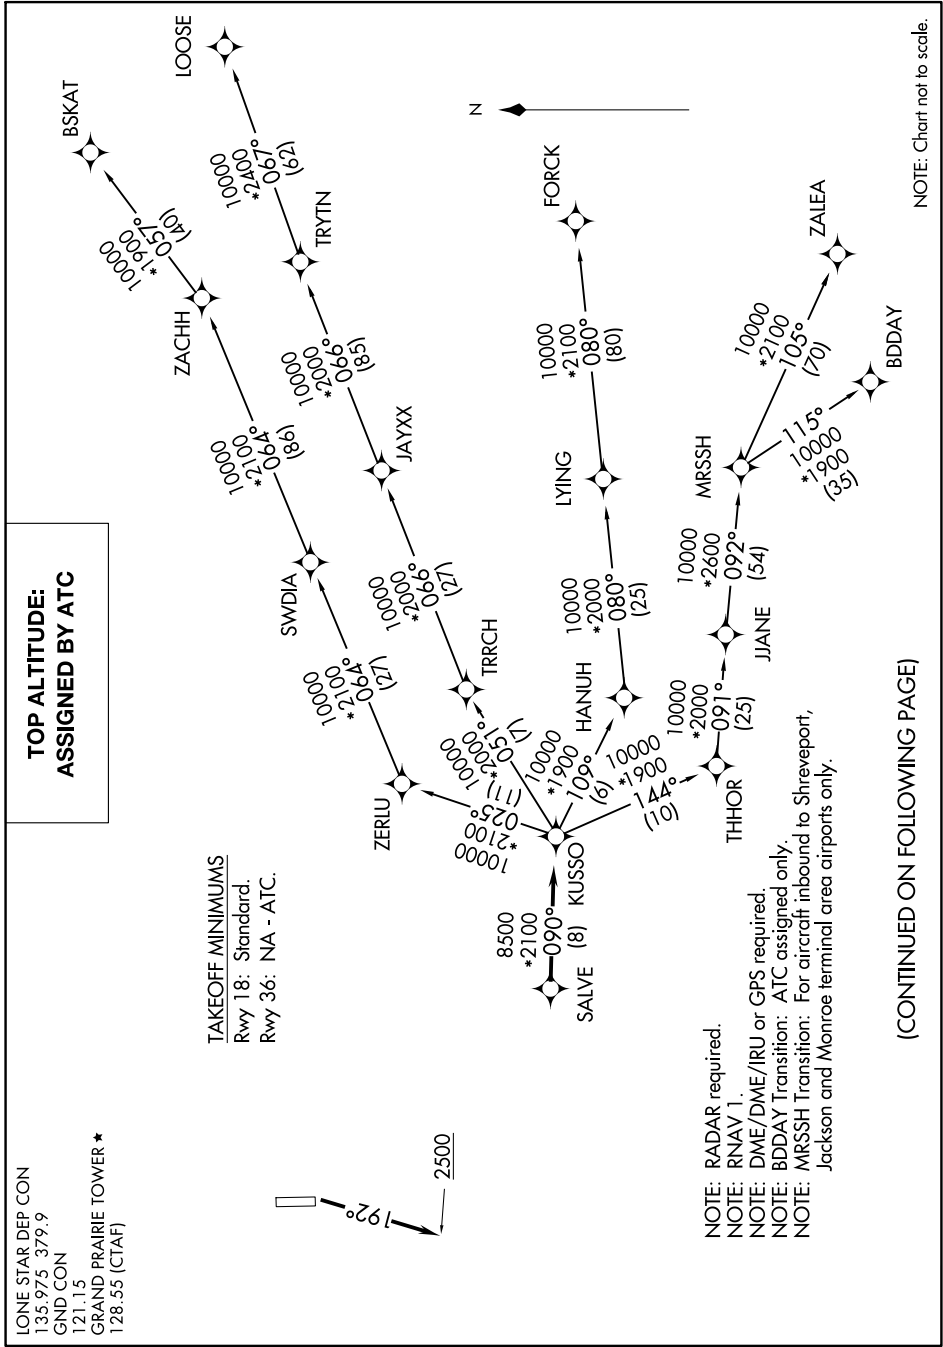

KUSSO ONE DEPARTURE (RNAV)

GRAND PRAIRIE, TEXAS

SC-2, 28 NOV 2024 to 26 DEC 2024

**TOP ALTITUDE:
ASSIGNED BY ATC**

LONE STAR DEP CON
135.975 379.9
GND CON
121.115
GRAND PRAIRIE TOWER *
128.55 (CTAF)

TAKEOFF MINIMUMS
Rwy 18: Standard.
Rwy 36: NA - ATC.

NOTE: RADAR required.
NOTE: RNAV 1.
NOTE: DME/DME/IRU or GPS required.
NOTE: BDDAY Transition: ATC assigned only.
NOTE: MRSSH Transition: For aircraft inbound to Shreveport, Jackson and Monroe terminal area airports only.

(CONTINUED ON FOLLOWING PAGE)

NOTE: Chart not to scale.

SC-2, 28 NOV 2024 to 26 DEC 2024

KUSSO ONE DEPARTURE (RNAV)