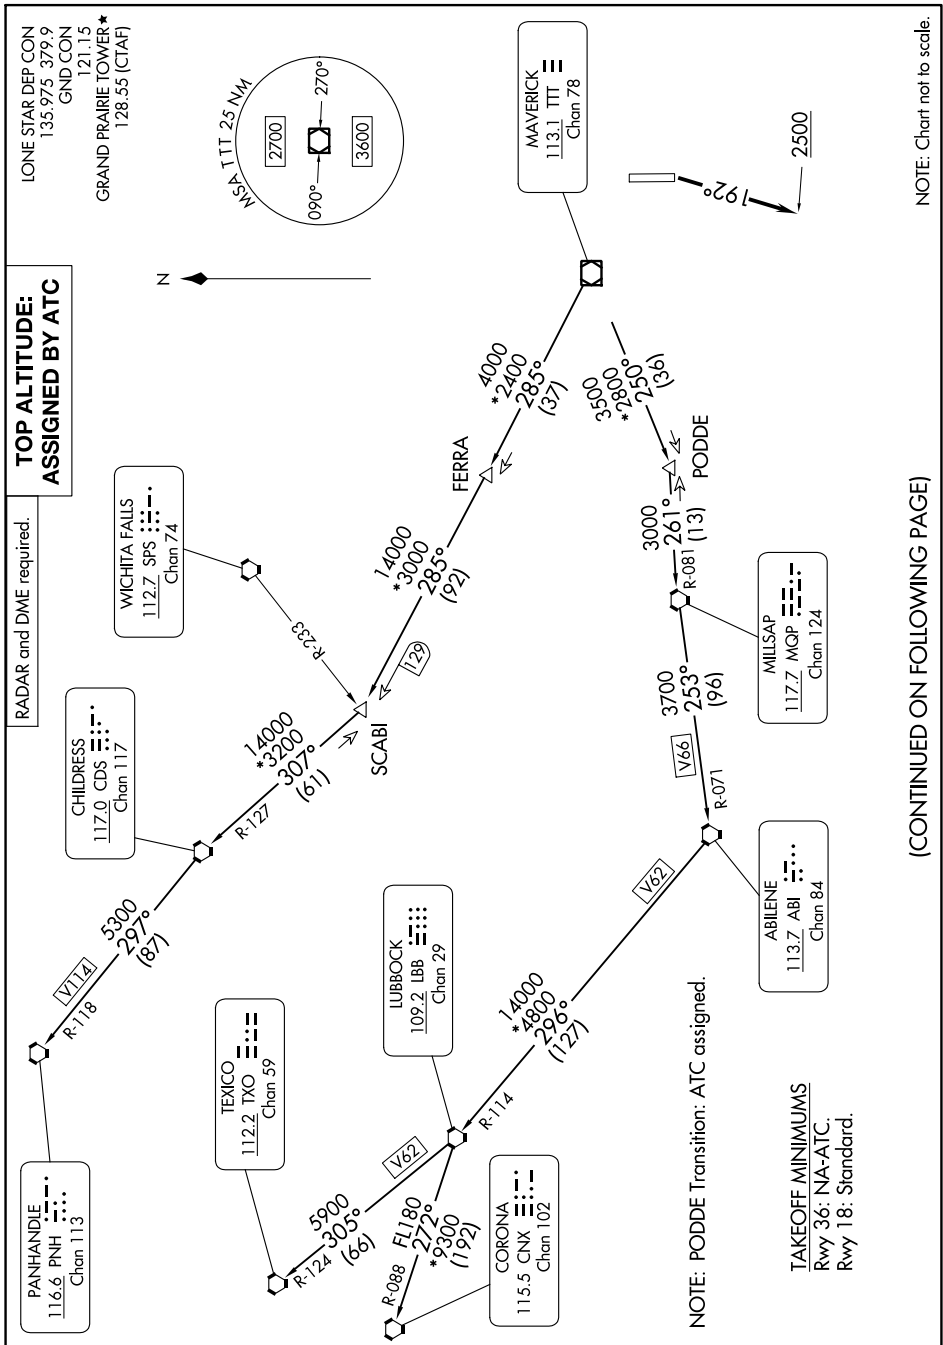

WORTH ONE DEPARTURE

GRAND PRAIRIE, TEXAS

SC-2, 28 NOV 2024 to 26 DEC 2024

NOTE: Chart not to scale.

(CONTINUED ON FOLLOWING PAGE)

SC-2, 28 NOV 2024 to 26 DEC 2024

WORTH ONE DEPARTURE