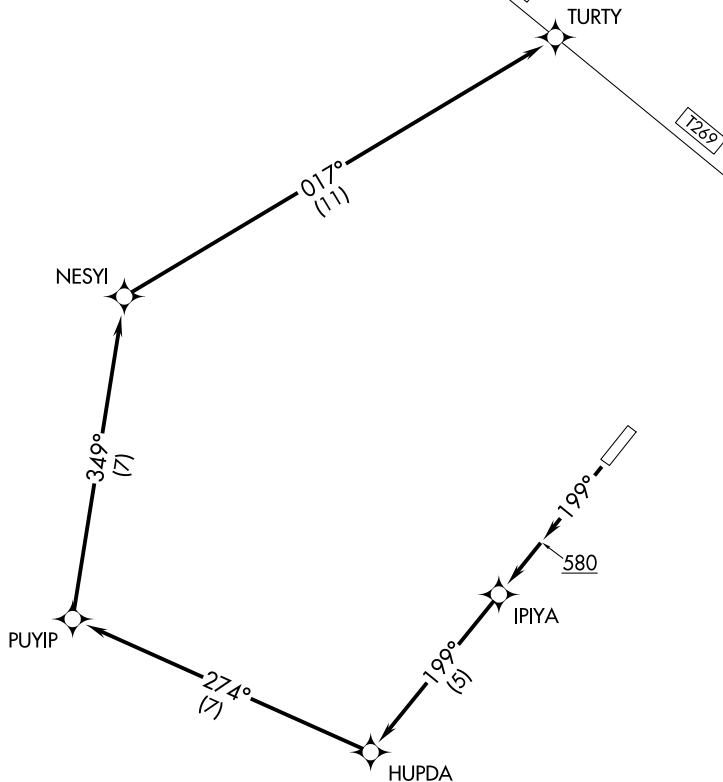

(TURTY4.TURTY) 18032

TURTY FOUR DEPARTURE (RNAV)

AL-9230 (FAA)

KLAWOCK (AKW)(PAKW)
KLAWOCK, ALASKA

ASOS
135.45
ANCHORAGE CENTER
118.5 284.6
CTAF
120.9

**TOP ALTITUDE:
ASSIGNED BY ATC**

NOTE: RNAV 1.

NOTE: GPS required.

TAKEOFF MINIMUMS

Rwy 2: NA- Obstacles.

Rwy 20: Standard with a minimum climb of 427' per NM to 2500.

NOTE: Chart not to scale.

DEPARTURE ROUTE DESCRIPTION

TAKEOFF RUNWAY 20: Climb heading 199° to 580, then climb to 6000 direct IPIYA and on depicted route to TURTY, thence

. . . . maintain ATC assigned altitude. Expect clearance to filed altitude 10 minutes after departure.

TURTY FOUR DEPARTURE (RNAV)

(TURTY4.TURTY) 01FEB18

KLAWOCK, ALASKA
KLAWOCK (AKW)(PAKW)

AK, 31 OCT 2024 to 26 DEC 2024