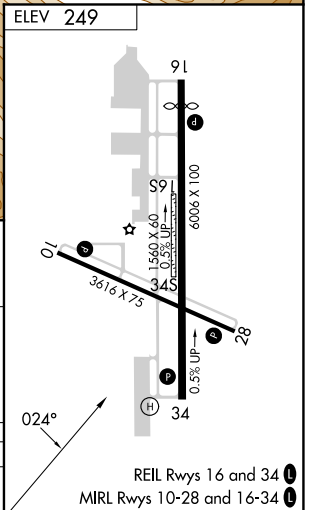

APP CRS 024°	Rwy Idg TDZE Apt Elev	N/A N/A 249

RNAV (GPS)-A

WARREN "BUD" WOODS PALMER MUNI (PAQ) (PAAQ)

RNP APCH.	MISSED APPROACH: Climbing left turn to 4500 direct BGQ VORTAC and hold.
▼ Circling NA northeast of Rwy 16-28. ▲ Procedure NA at night.	

AFIS 134.75	ANCHORAGE APP CON 118.6 290.5	PALMER RADIO 123.6 (CTAF) 0 122.4

RNAV (GPS)-A

AK, 31 OCT 2024 to 26 DEC 2024

AK, 31 OCT 2024 to 26 DEC 2024