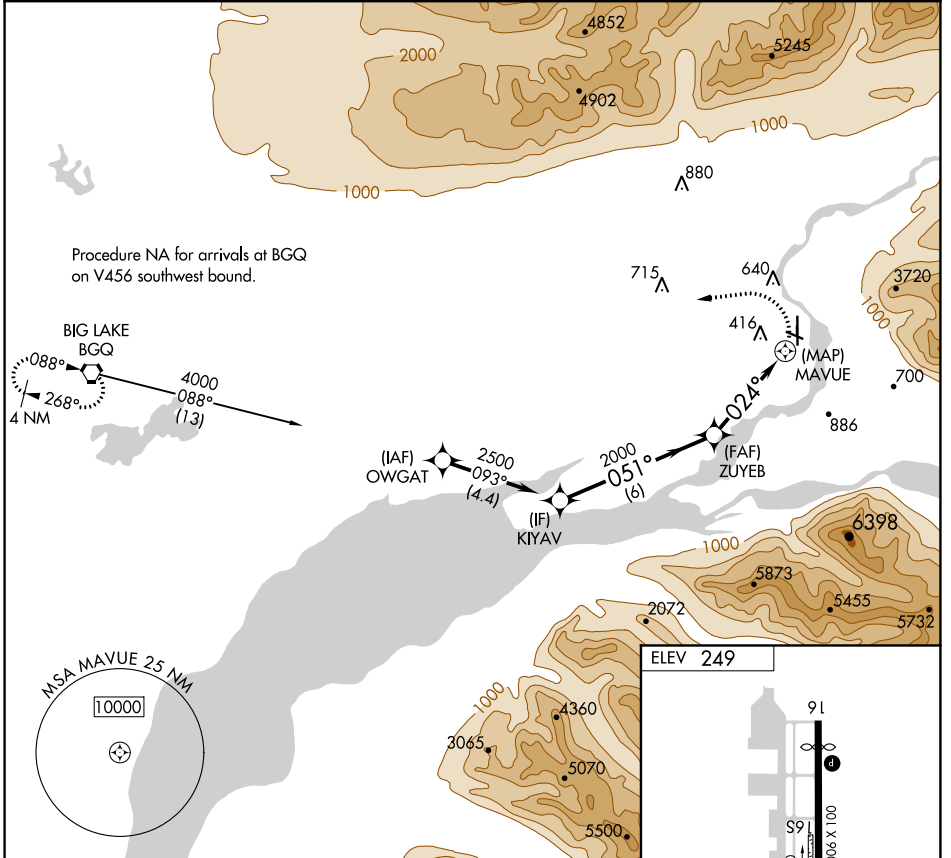

APP CRS 024°	Rwy Idg TDZE Apt Elev	N/A N/A 249
------------------------	-----------------------------	--

RNAV (GPS)-A

WARREN "BUD" WOODS PALMER MUNI (PAQ) (PAAQ)

RNP APCH.	MISSED APPROACH: Climbing left turn to 4500 direct BGQ VORTAC and hold.
<p>▼ Circling NA northeast of Rwy 16-28. ▲ Procedure NA at night.</p>	

AFIS 134.75	ANCHORAGE APP CON 118.6 290.5	PALMER RADIO 123.6 (CTAF) 0 122.4
-----------------------	---	---

RNAV (GPS)-A

AK, 31 OCT 2024 to 26 DEC 2024

AK, 31 OCT 2024 to 26 DEC 2024