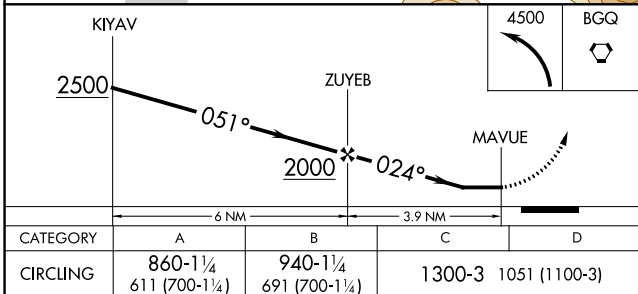

APP CRS 024°	Rwy Idg TDZE Apt Elev	N/A N/A 249

RNAV (GPS)-A

WARREN "BUD" WOODS PALMER MUNI (PAQ) (PAAQ)

RNP APCH.	MISSED APPROACH: Climbing left turn to 4500 direct BGQ VORTAC and hold.
▼ Circling NA northeast of Rwy 16-28. ▲ Procedure NA at night.	

AFIS 134.75	ANCHORAGE APP CON 118.6 290.5	PALMER RADIO 123.6 (CTAF) 0 122.4

RNAV (GPS)-A

AK, 31 OCT 2024 to 26 DEC 2024

AK, 31 OCT 2024 to 26 DEC 2024