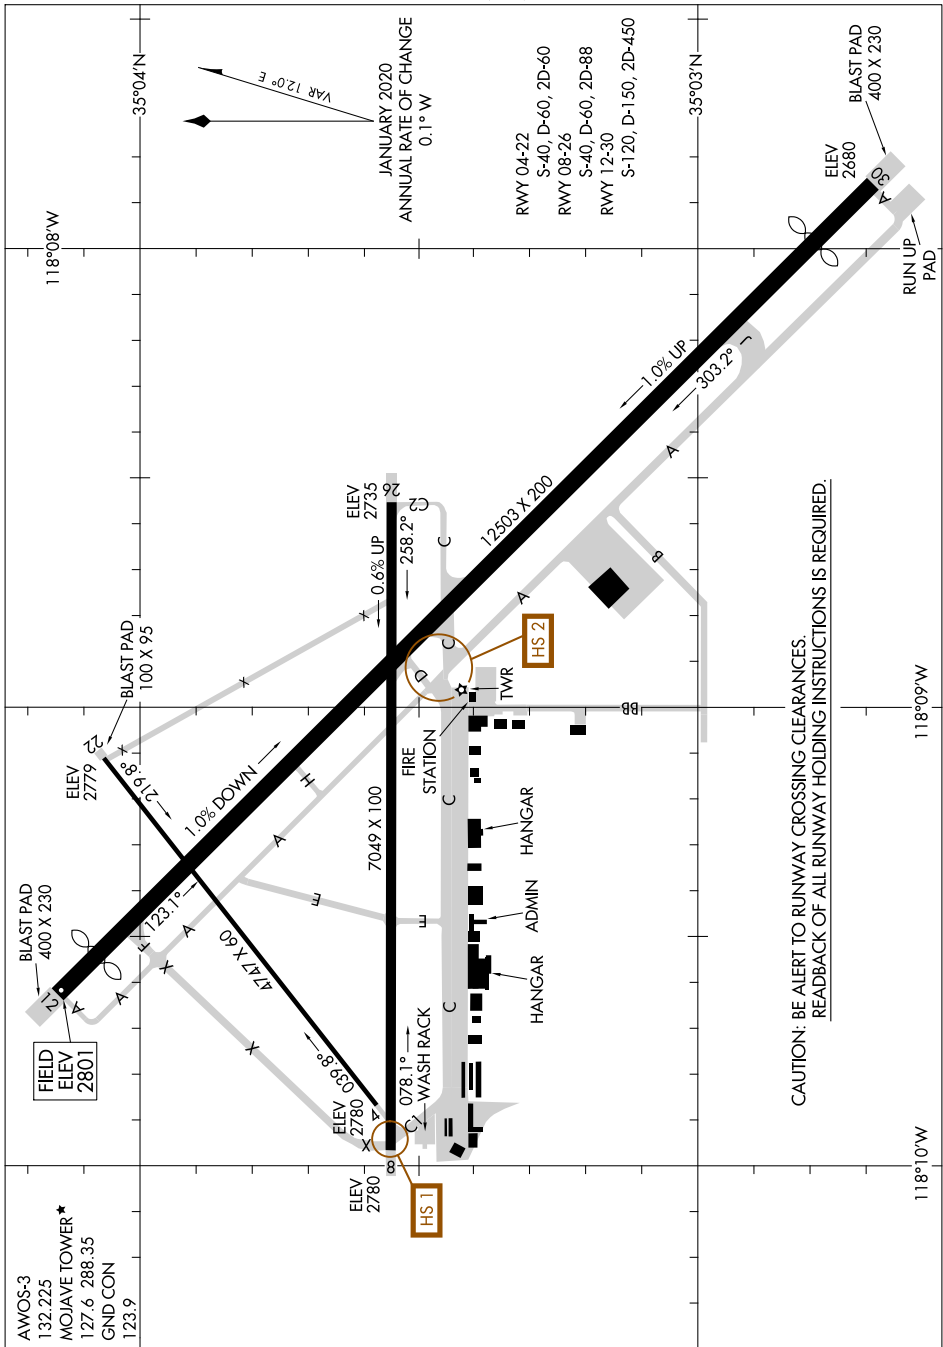

AIRPORT DIAGRAM

MOJAVE AIR & SPACE PORT/RUTAN FLD (MHV)
AL-9353 (FAA)
MOJAVE, CALIFORNIA

SW-3, 28 NOV 2024 to 26 DEC 2024

SW-3, 28 NOV 2024 to 26 DEC 2024

AIRPORT DIAGRAM

MOJAVE, CALIFORNIA
MOJAVE AIR & SPACE PORT/RUTAN FLD (MHV)