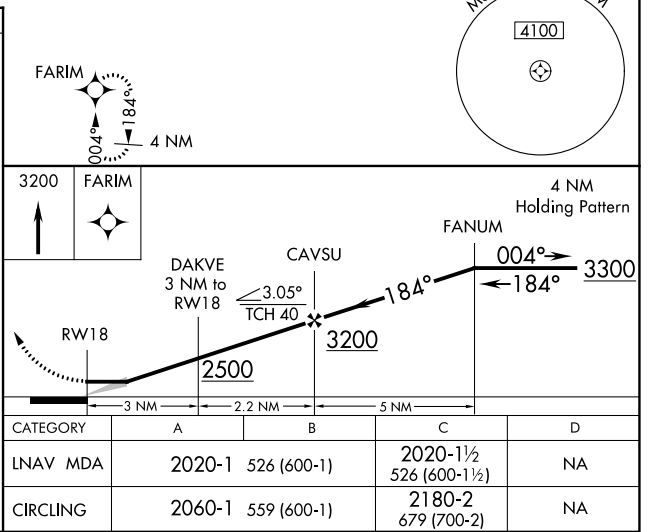

APP CRS	Rwy Idg	3200
184°	TDZE	1494
	Apt Elev	1501

RNAV (GPS) RWY 18

PARK FALLS MUNI (PKF)

▼ Use Phillips altimeter setting. DME/DME ▲ NA RNP-0.3 NA. Procedure NA at night.	MISSED APPROACH: Climb to 3200 direct FARIM WP and hold.

PBH AWOS-3 125.875	MINNEAPOLIS CENTER 133.65 281.5	CTAF 122.9 0

EC-3, 28 NOV 2024 to 26 DEC 2024

EC-3, 28 NOV 2024 to 26 DEC 2024