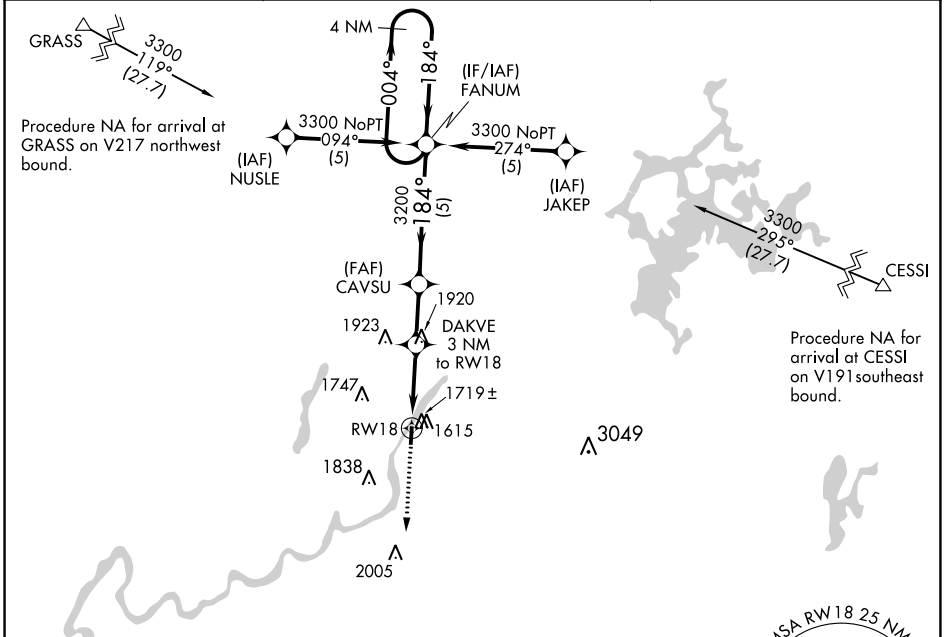

APP CRS	Rwy Idg	3200
184°	TDZE	1494
	Apt Elev	1501

RNAV (GPS) RWY 18

PARK FALLS MUNI (PKF)

<p>▼ Use Phillips altimeter setting. DME/DME</p> <p>▲ NA RNP-0.3 NA. Procedure NA at night.</p>	<p>MISSED APPROACH: Climb to 3200 direct FARIM WP and hold.</p>
---	---

<p>PBH AWOS-3</p> <p>125.875</p>	<p>MINNEAPOLIS CENTER</p> <p>133.65 281.5</p>	<p>CTAF</p> <p>122.9 0</p>
---	--	-----------------------------------

EC-3, 28 NOV 2024 to 26 DEC 2024

EC-3, 28 NOV 2024 to 26 DEC 2024