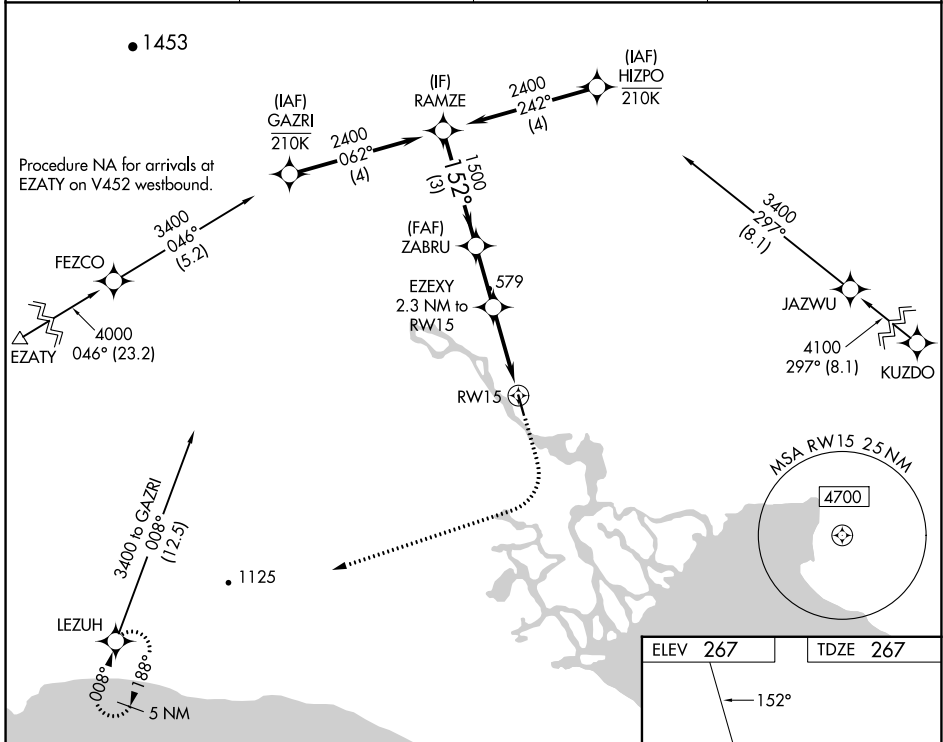

WAAS CH 82331 W15A	APP CRS 152°	Rwy Idg TDZE Apt Elev	3000 267 267
--	------------------------	-----------------------------	---

RNAV (GPS) RWY 15

WHITE MOUNTAIN (WMO) (P A W M)

RNP APCH.		MISSED APPROACH: Climb to 700 then climbing right turn to 5000 direct LEZUH and hold, continue climb-in-hold to 5000.	
Circling NA northeast of Rwy 15-33.		AWOS-3P 121.45	ANCHORAGE CENTER 133.3 290.4
		NOME RADIO 122.05	CTAF 122.9

ELEV 267	TDZE 267
----------	----------

CATEGORY	A	B	C	D
LP MDA	660-1	393 (400-1)	660-1½ 393 (400-1½)	NA
LNAV MDA	800-1	533 (600-1)	800-1½ 533 (600-1½)	NA
CIRCLING	800-1	533 (600-1)	1080-2½ 813 (900-2½)	NA

MIRL Rwy 15-33

AK, 31 OCT 2024 to 26 DEC 2024

AK, 31 OCT 2024 to 26 DEC 2024