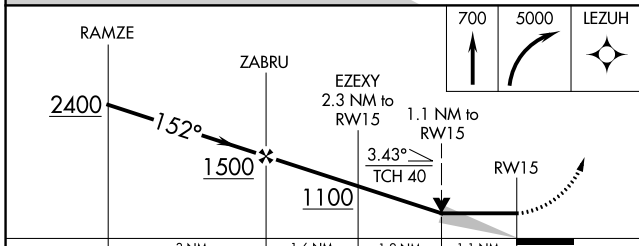

WAAS CH 82331 W15A	APP CRS 152°	Rwy Idg TDZE Apt Elev	3000 267 267
--	------------------------	-----------------------------	---

RNAV (GPS) RWY 15

WHITE MOUNTAIN (WMO) (P A W M)

RNP APCH.		MISSED APPROACH: Climb to 700 then climbing right turn to 5000 direct LEZUH and hold, continue climb-in-hold to 5000.	
Circling NA northeast of Rwy 15-33.		AWOS-3P 121.45	ANCHORAGE CENTER 133.3 290.4
		NOME RADIO 122.05	CTAF 122.9

ELEV 267	TDZE 267
----------	----------

CATEGORY	A	B	C	D
LP MDA	660-1	393 (400-1)	660-1½ 393 (400-1½)	NA
LNAV MDA	800-1	533 (600-1)	800-1½ 533 (600-1½)	NA
CIRCLING	800-1	533 (600-1)	1080-2½ 813 (900-2½)	NA