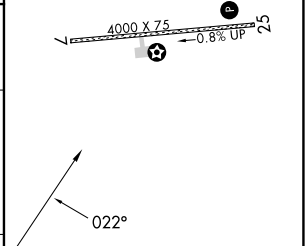

APP CRS 022°	Rwy Idg TDZE Apt Elev	N/A N/A 181
------------------------	-----------------------------	--

RNAV (GPS)-A

BOB BAKER MEML (IAN) (PAIK)

RNP APCH.	MISSED APPROACH: Climb to 1900 then climbing left turn to 4200 direct FARME and hold.
NA -28°C	Circling to Rwy 7 NA at night. Circling NA north of Rwy 7-25.

AWOS-3P 119,025	ANCHORAGE CENTER 119.2 263.0	CTAF 122.7
---------------------------	--	----------------------

CATEGORY	A	B	C	D
CIRCLING	800-1 619 (700-1)	820-1 639 (700-1)	1220-3	1039 (1100-3)

MIRL Rwy 7-25