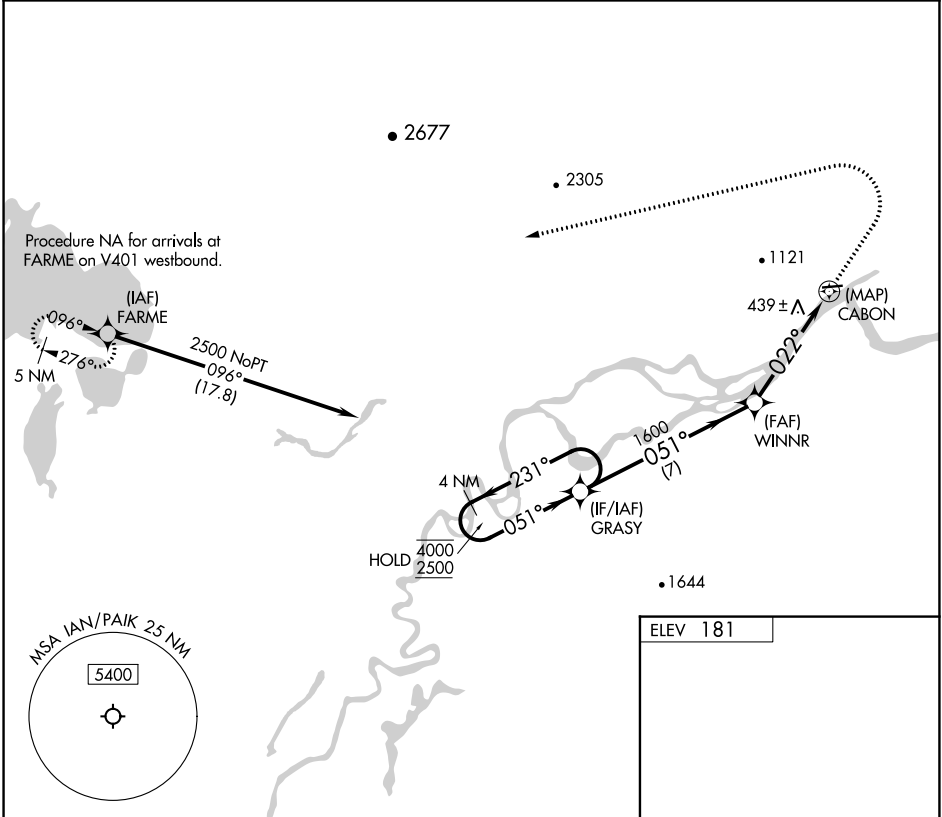

APP CRS 022°	Rwy Idg TDZE Apt Elev	N/A N/A 181
------------------------	-----------------------------	--

RNAV (GPS)-A

BOB BAKER MEML (IAN) (PAIK)

RNP APCH.	MISSED APPROACH: Climb to 1900 then climbing left turn to 4200 direct FARME and hold.
NA -28°C	Circling to Rwy 7 NA at night. Circling NA north of Rwy 7-25.

AWOS-3P 119,025	ANCHORAGE CENTER 119.2 263.0	CTAF 122.7
---------------------------	--	----------------------

CATEGORY	A	B	C	D
CIRCLING	800-1 619 (700-1)	820-1 639 (700-1)	1220-3	1039 (1100-3)

MIRL Rwy 7-25

REIL Rwy 25

AK, 31 OCT 2024 to 26 DEC 2024

AK, 31 OCT 2024 to 26 DEC 2024