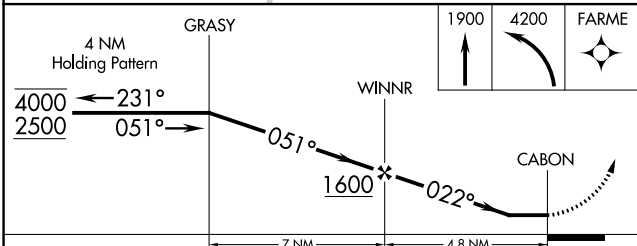

APP CRS 022°	Rwy Idg TDZE Apt Elev	N/A N/A 181
------------------------	-----------------------------	--

RNAV (GPS)-A

BOB BAKER MEML (IAN) (PAIK)

RNP APCH.	MISSED APPROACH: Climb to 1900 then climbing left turn to 4200 direct FARME and hold.
NA -28°C	Circling to Rwy 7 NA at night. Circling NA north of Rwy 7-25.

AWOS-3P 119,025	ANCHORAGE CENTER 119.2 263.0	CTAF 122.7
---------------------------	--	----------------------

CATEGORY	A	B	C	D
CIRCLING	800-1 619 (700-1)	820-1 639 (700-1)	1220-3	1039 (1100-3)

MIRL Rwy 7-25