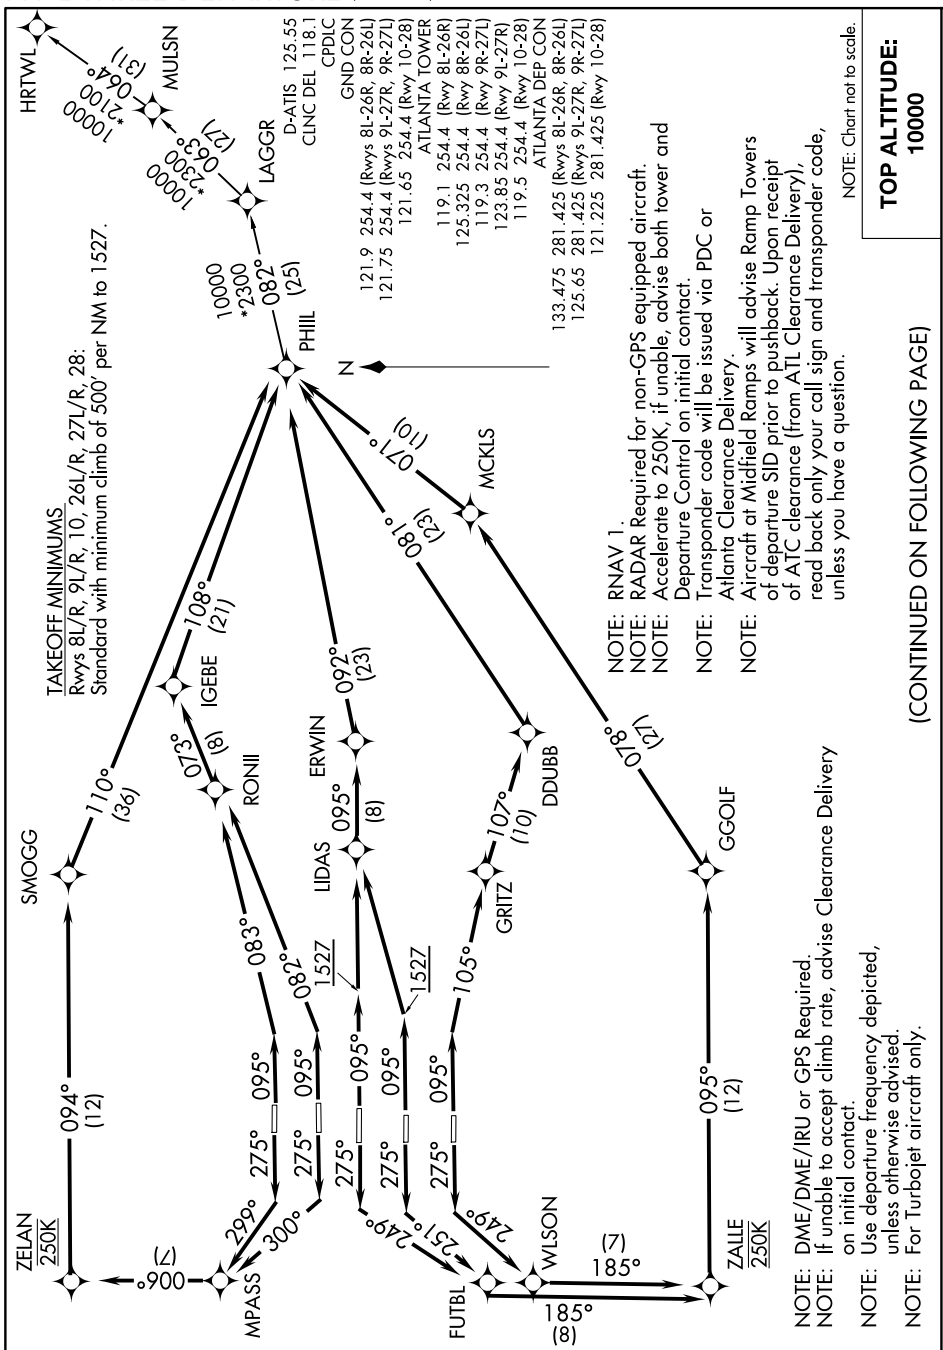

PHIL THREE DEPARTURE (RNAV)

SE-4, 23 JAN 2025 to 20 FEB 2025

PHIL THREE DEPARTURE (RNAV)

(CONTINUED ON FOLLOWING PAGE)

SE-4, 23 JAN 2025 to 20 FEB 2025