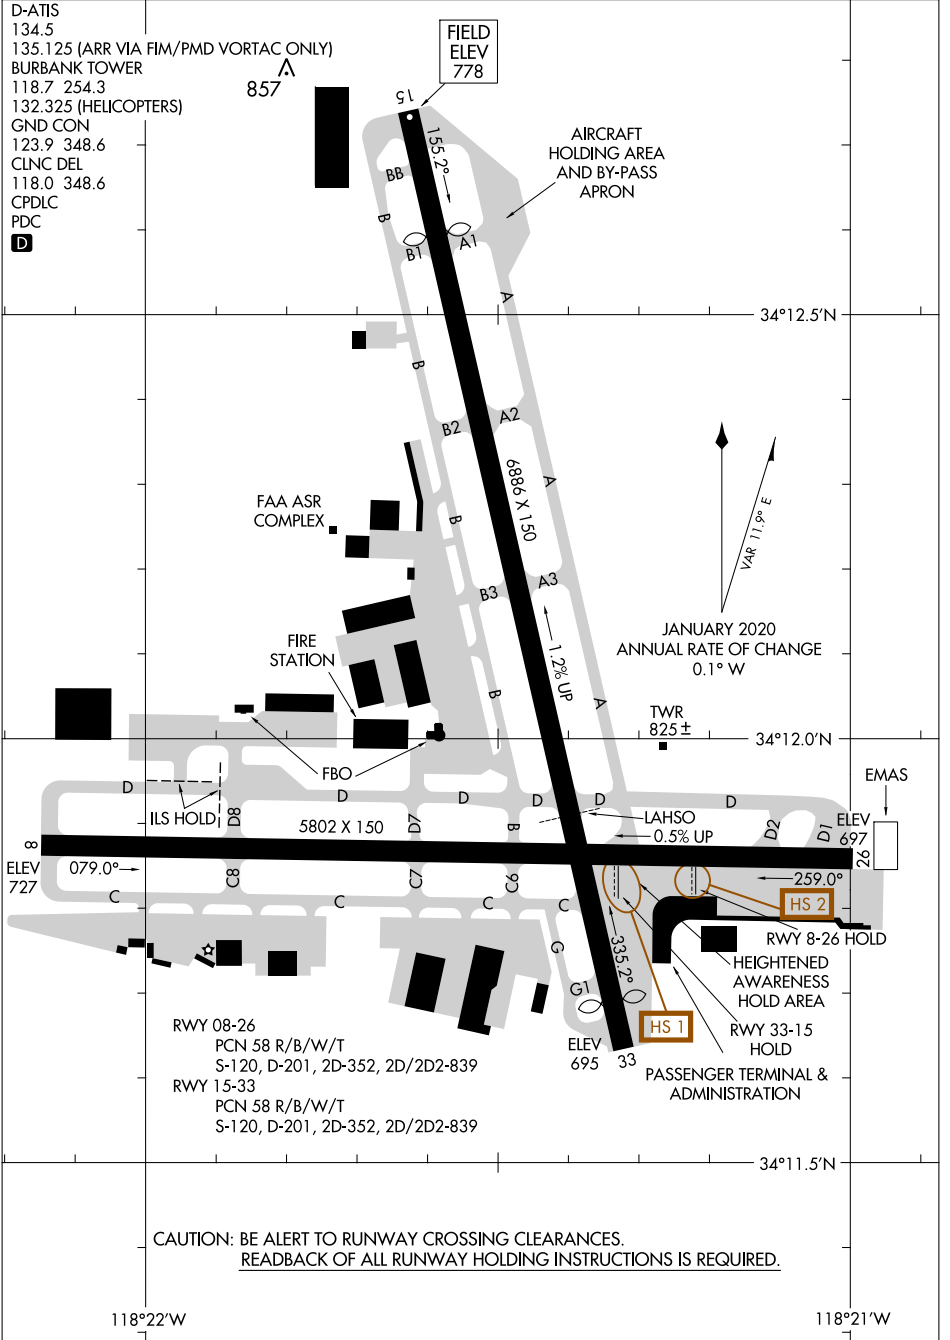

21336  
**AIRPORT DIAGRAM**

**BOB HOPE (BUR)**  
 BURBANK, CALIFORNIA

AL-67 (FAA)

D-ATIS  
 134.5  
 135.125 (ARR VIA FIM/PMD VORTAC ONLY)  
 BURBANK TOWER  
 118.7 254.3  
 132.325 (HELICOPTERS)  
 GND CON  
 123.9 348.6  
 CLNC DEL  
 118.0 348.6  
 CPDLC  
 PDC  
**D**

857

SW-3, 23 JAN 2025 to 20 FEB 2025

SW-3, 23 JAN 2025 to 20 FEB 2025

**CAUTION: BE ALERT TO RUNWAY CROSSING CLEARANCES.  
 READBACK OF ALL RUNWAY HOLDING INSTRUCTIONS IS REQUIRED.**