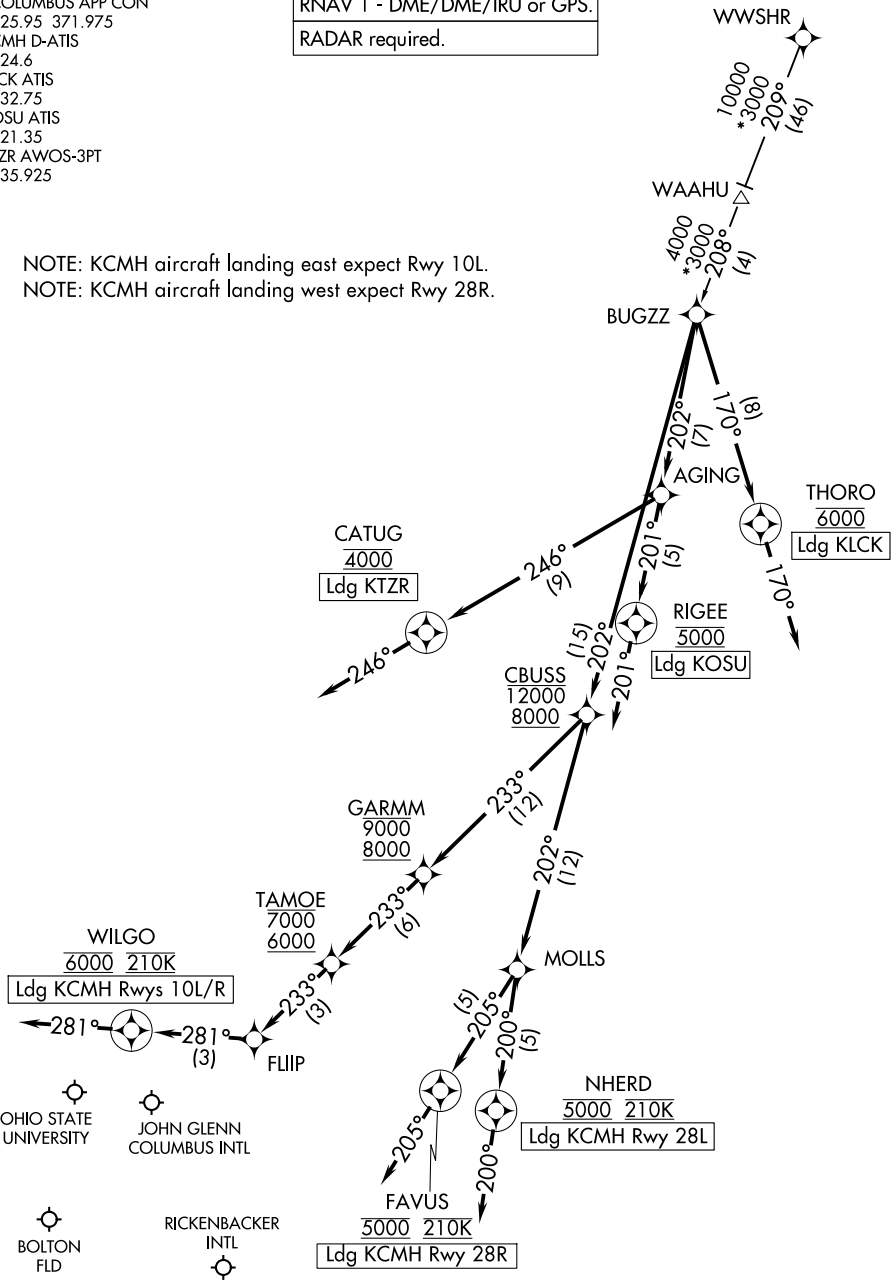

# CBUSS TWO ARRIVAL (RNAV)

COLUMBUS, OHIO

COLUMBUS APP CON  
 125.95 371.975  
 CMH D-ATIS  
 124.6  
 LCK ATIS  
 132.75  
 OSU ATIS  
 121.35  
 TZR AWOS-3PT  
 135.925

RNAV 1 - DME/DME/IRU or GPS.
RADAR required.

NOTE: KCMH aircraft landing east expect Rwy 10L.  
 NOTE: KCMH aircraft landing west expect Rwy 28R.

(NARRATIVE ON FOLLOWING PAGE)

NOTE: Chart not to scale.

# CBUSS TWO ARRIVAL (RNAV)

COLUMBUS, OHIO