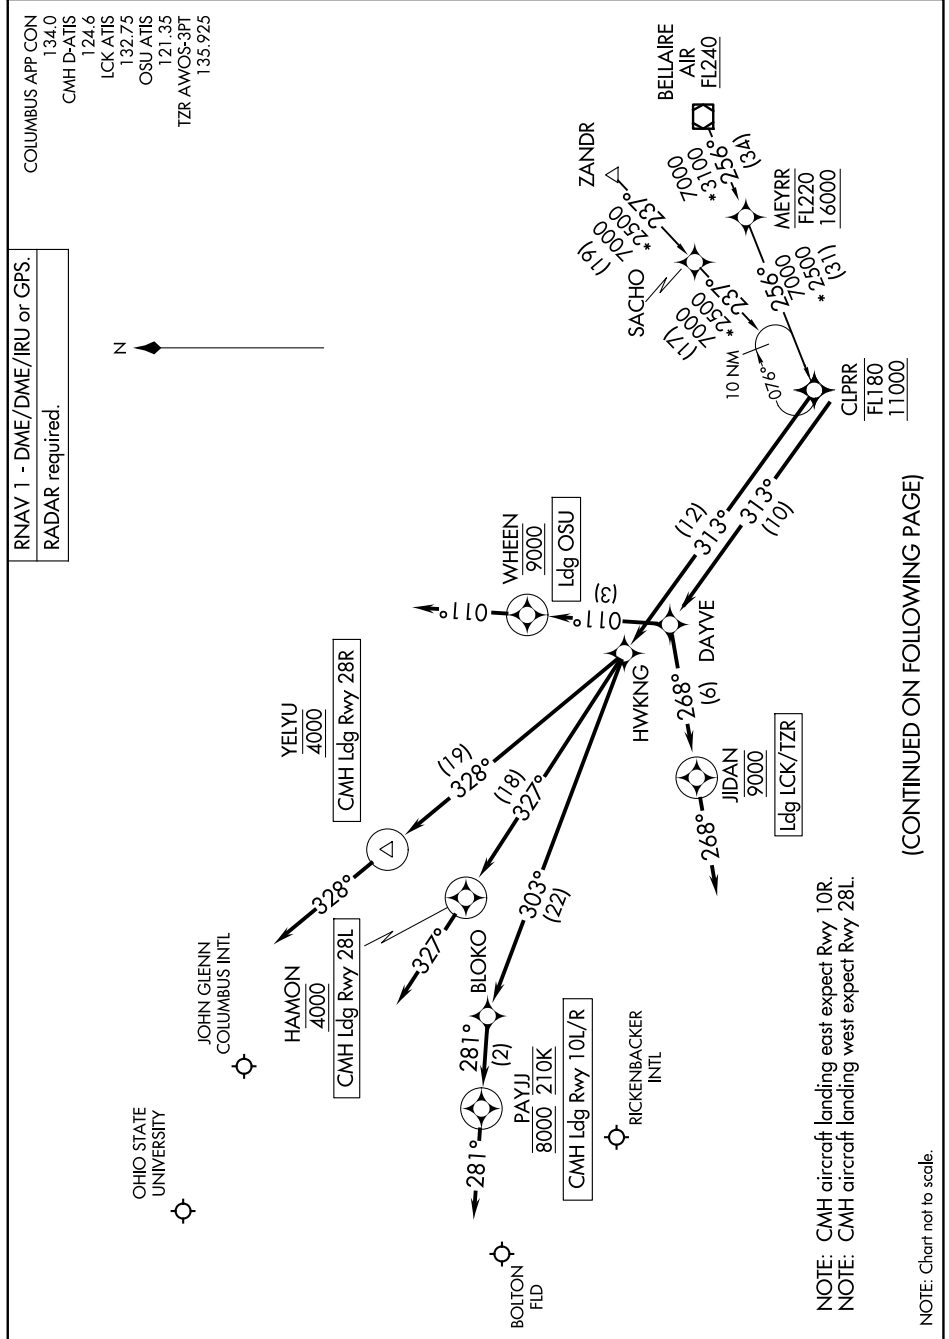

CLPRR THREE ARRIVAL (RNAV)

COLUMBUS, OHIO

EC-2, 23 JAN 2025 to 20 FEB 2025

(CONTINUED ON FOLLOWING PAGE)

NOTE: Chart not to scale.

EC-2, 23 JAN 2025 to 20 FEB 2025

CLPRR THREE ARRIVAL (RNAV)

COLUMBUS, OHIO