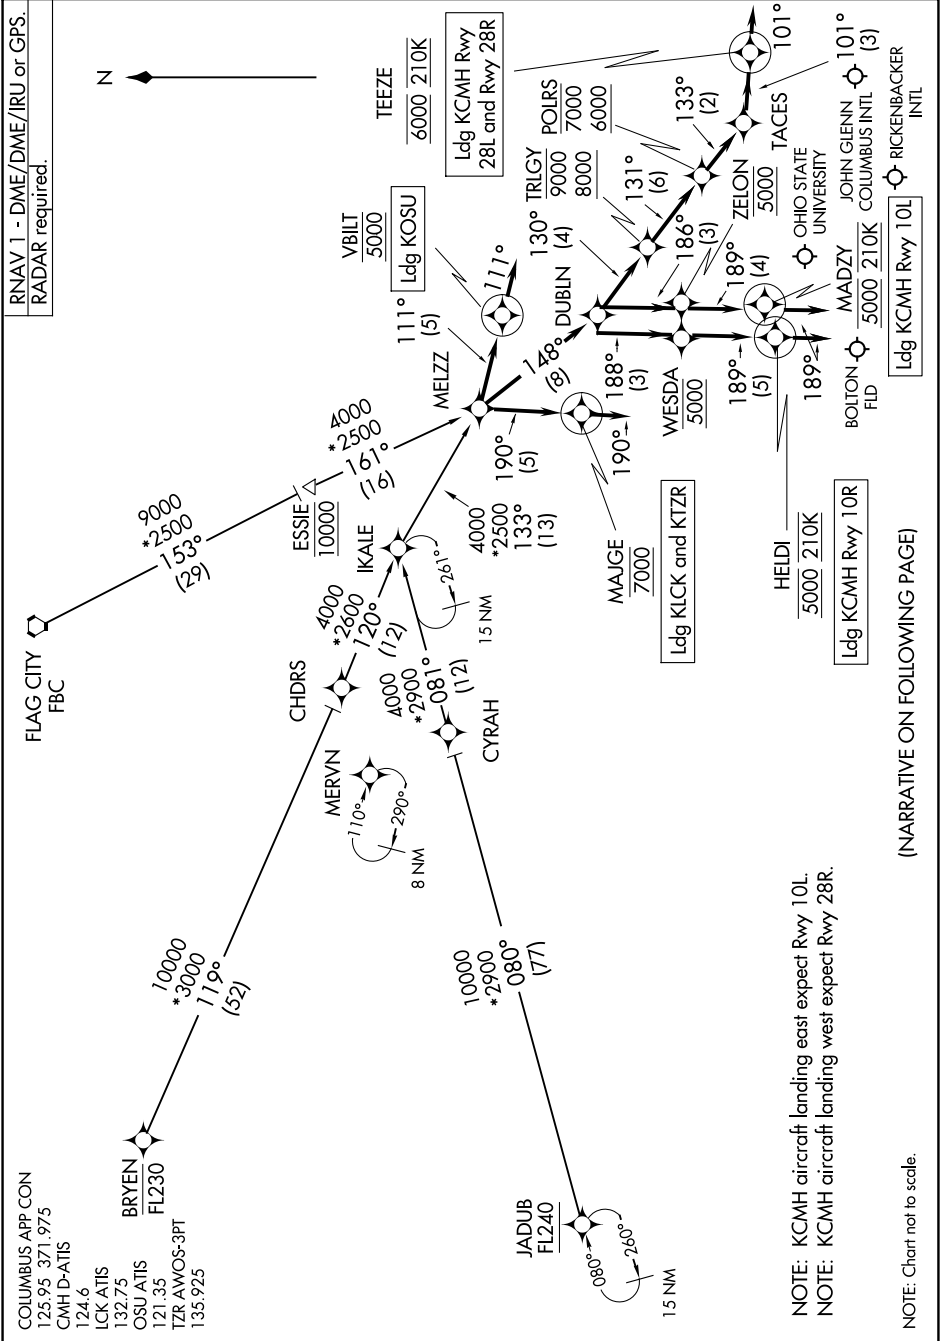

DUBLIN ONE ARRIVAL (RNAV)

COLUMBUS, OHIO

EC-2, 23 JAN 2025 to 20 FEB 2025

DUBLIN ONE ARRIVAL (RNAV)

COLUMBUS, OHIO

EC-2, 23 JAN 2025 to 20 FEB 2025